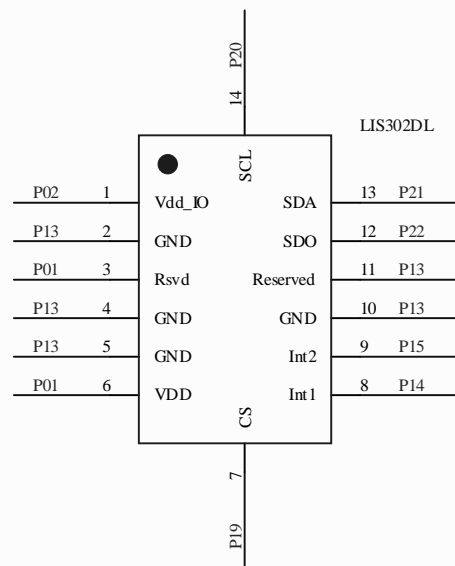

# MPD Application Lab

Title <b>LIS302DL Adapter to DIL24</b>		STMicroelectronics S.r.l. Via Tolomeo 1 20010 Cornaredo (MI) - Italy		 www.st.com/mems
Size: A4	Number:	Revision: 1.0		
Date: 3/6/2007	Time: 10:19:11 AM		Sheet 1 of 1	
File: C:\MPD\LIS302DL Adapter to DIL24\LIS302DL Adapter to DIL24.schdoc			Minotti M.	