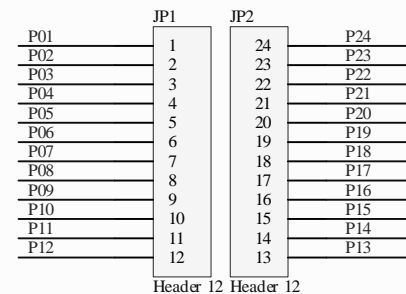

# MPD Application Lab

Title <b>LIS302DL Adapter to DIL24</b>		STMicroelectronics S.r.l. Via Tolomeo 1 20010 Cornaredo (MI) - Italy		 www.st.com/mems
Size: A4	Number:	Revision: 1.0		
Date: 3/6/2007	Time: 10:19:11 AM		Sheet 1 of 1	
File: C:\MPD\LIS302DL Adapter to DIL24\LIS302DL Adapter to DIL24.schdoc			Minotti M.	