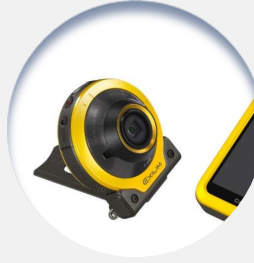

# Powered by ST

By

Kinetek

ST Inside

Microcontroller

MEMS Sensors

Blue NRG

What it is