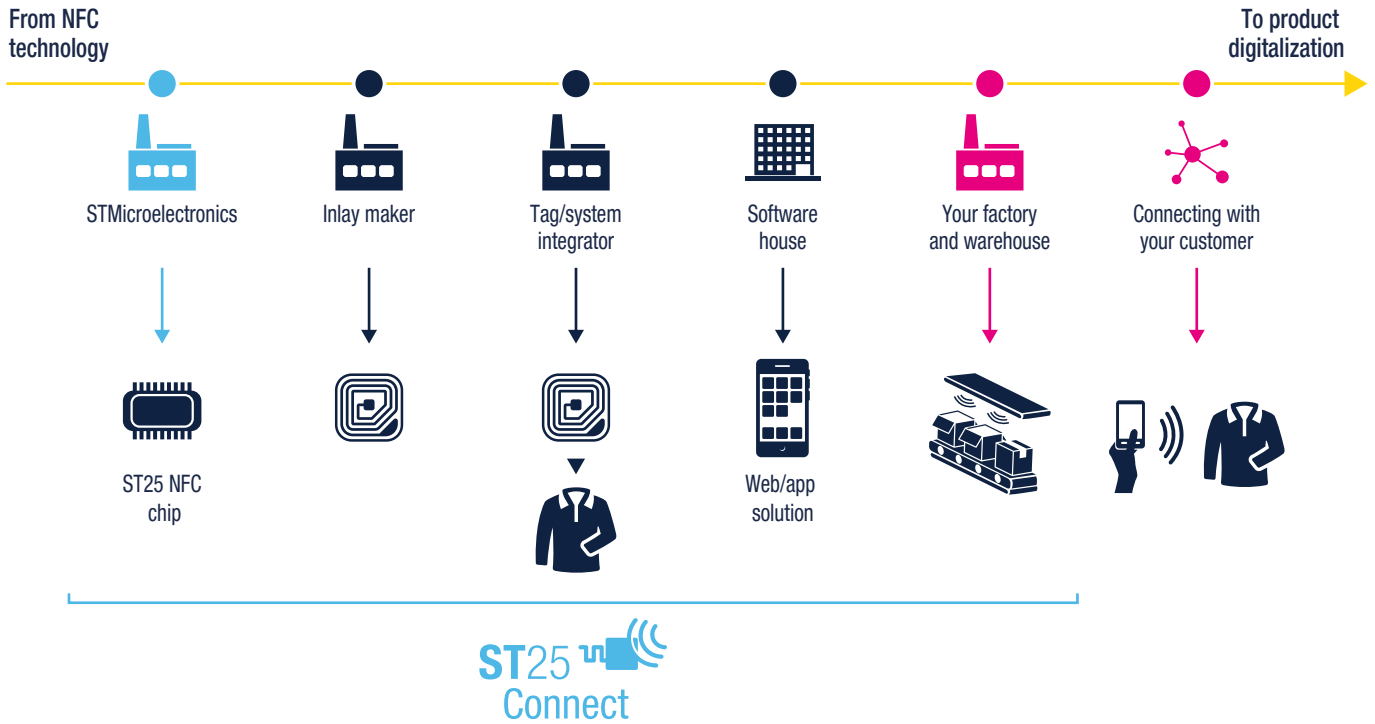

Ensuring successful NFC integration

In practice, the successful implementation of NFC technology in consumer products involves multiple stakeholders and requires technical expertise, time, and resources to take integration constraints into consideration and ensure a seamless user experience for your customers, depending on the intended use case.

With the ST25Connect program, we bring you the support you need during the whole design process to help you get the most out of the NFC technology. In direct contact with experts from ST and members of our partner ecosystem, you will be provided with personalized advice and the NFC technology you need to grow your business.

Our strengths and expertise at your service

Over 20 years of expertise in NFC technology

A rich ecosystem of reliable partners, offering customized solutions

Our products are ISO-compliant and certified by the NFC Forum

Innovative and complete solutions for connecting brands and consumers

CURIOUS TO KNOW MORE?

Visit www.st.com/st25connect
or contact us by [email](#)