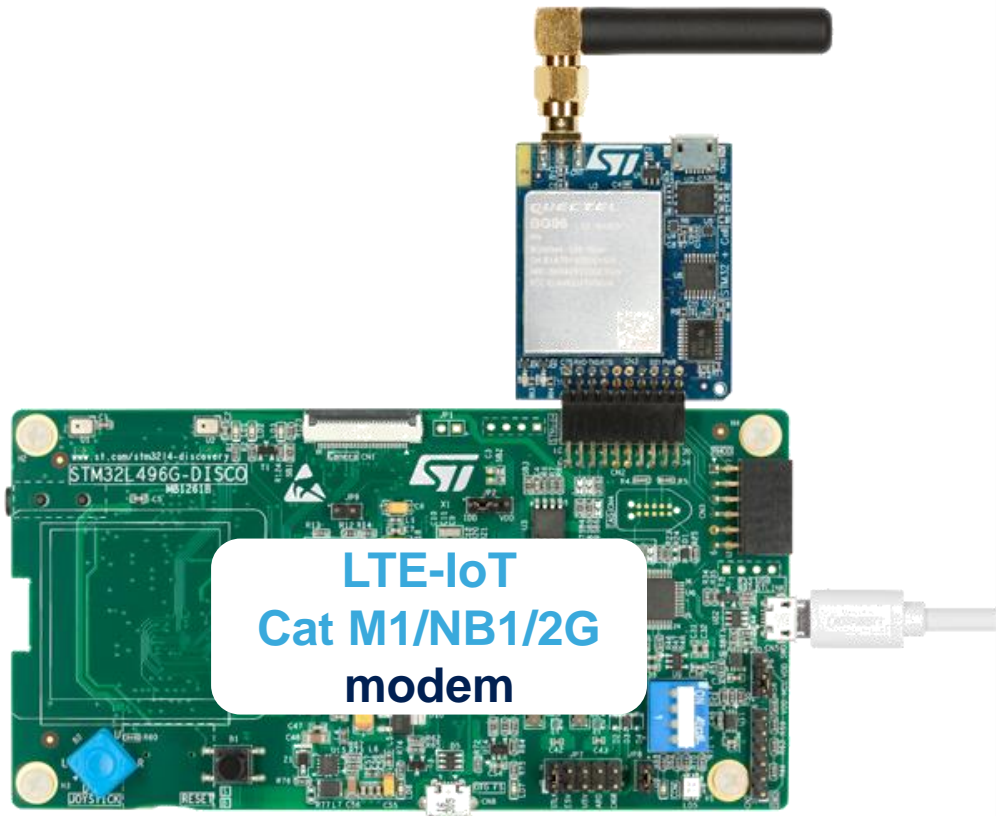

# STM32 Discovery Packs for C2C Connectivity

STM32 Turnkey solution for 2G / 3G / Cat M1 / Cat NB1

2G / 3G / Cat M1 / Cat NB1

# STM32 Discovery Packs for C2C Connectivity

## 2 Cellular to Cloud Discovery Packs

P-L496-CELL01

P-L496-CELL02