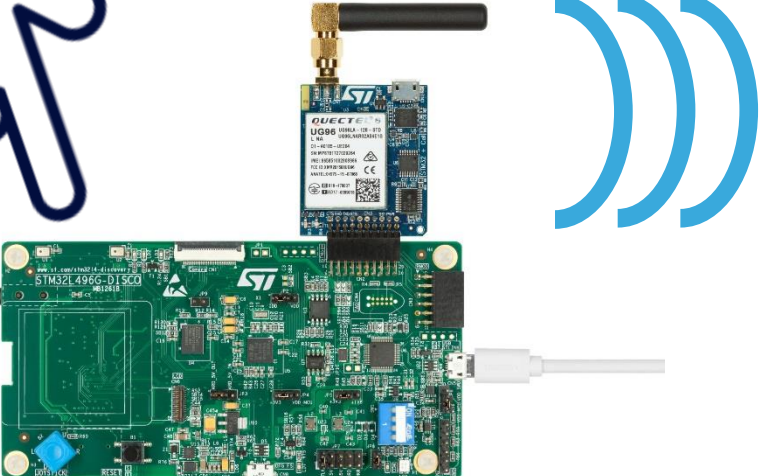

## 2 Cellular to Cloud Discovery Packs

P-L496-CELL01

P-L496-CELL02

# STM32 Discovery Packs for C2C Connectivity