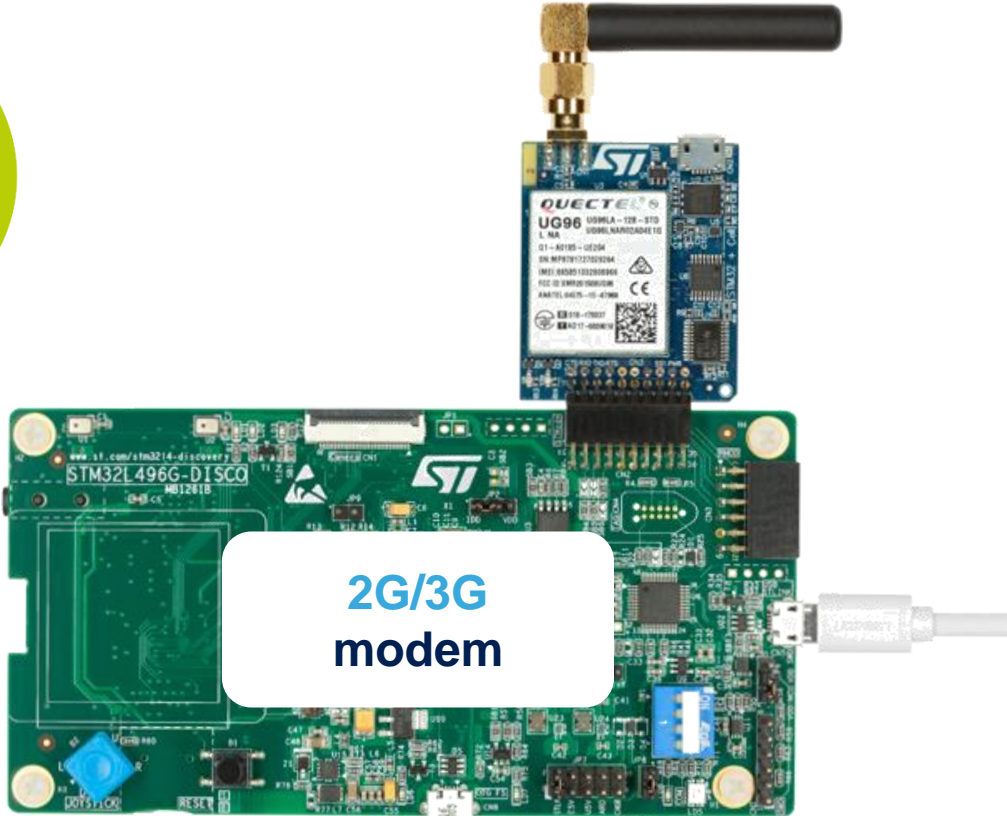

# STM32 Discovery Packs for C2C Connectivity

STM32 Turnkey solution for 2G / 3G / Cat M1 / Cat NB1

2G / 3G / Cat M1 / Cat NB1

# STM32 Discovery Packs for C2C Connectivity

## 2 Cellular to Cloud Discovery Packs

P-L496-CELL01

P-L496-CELL02