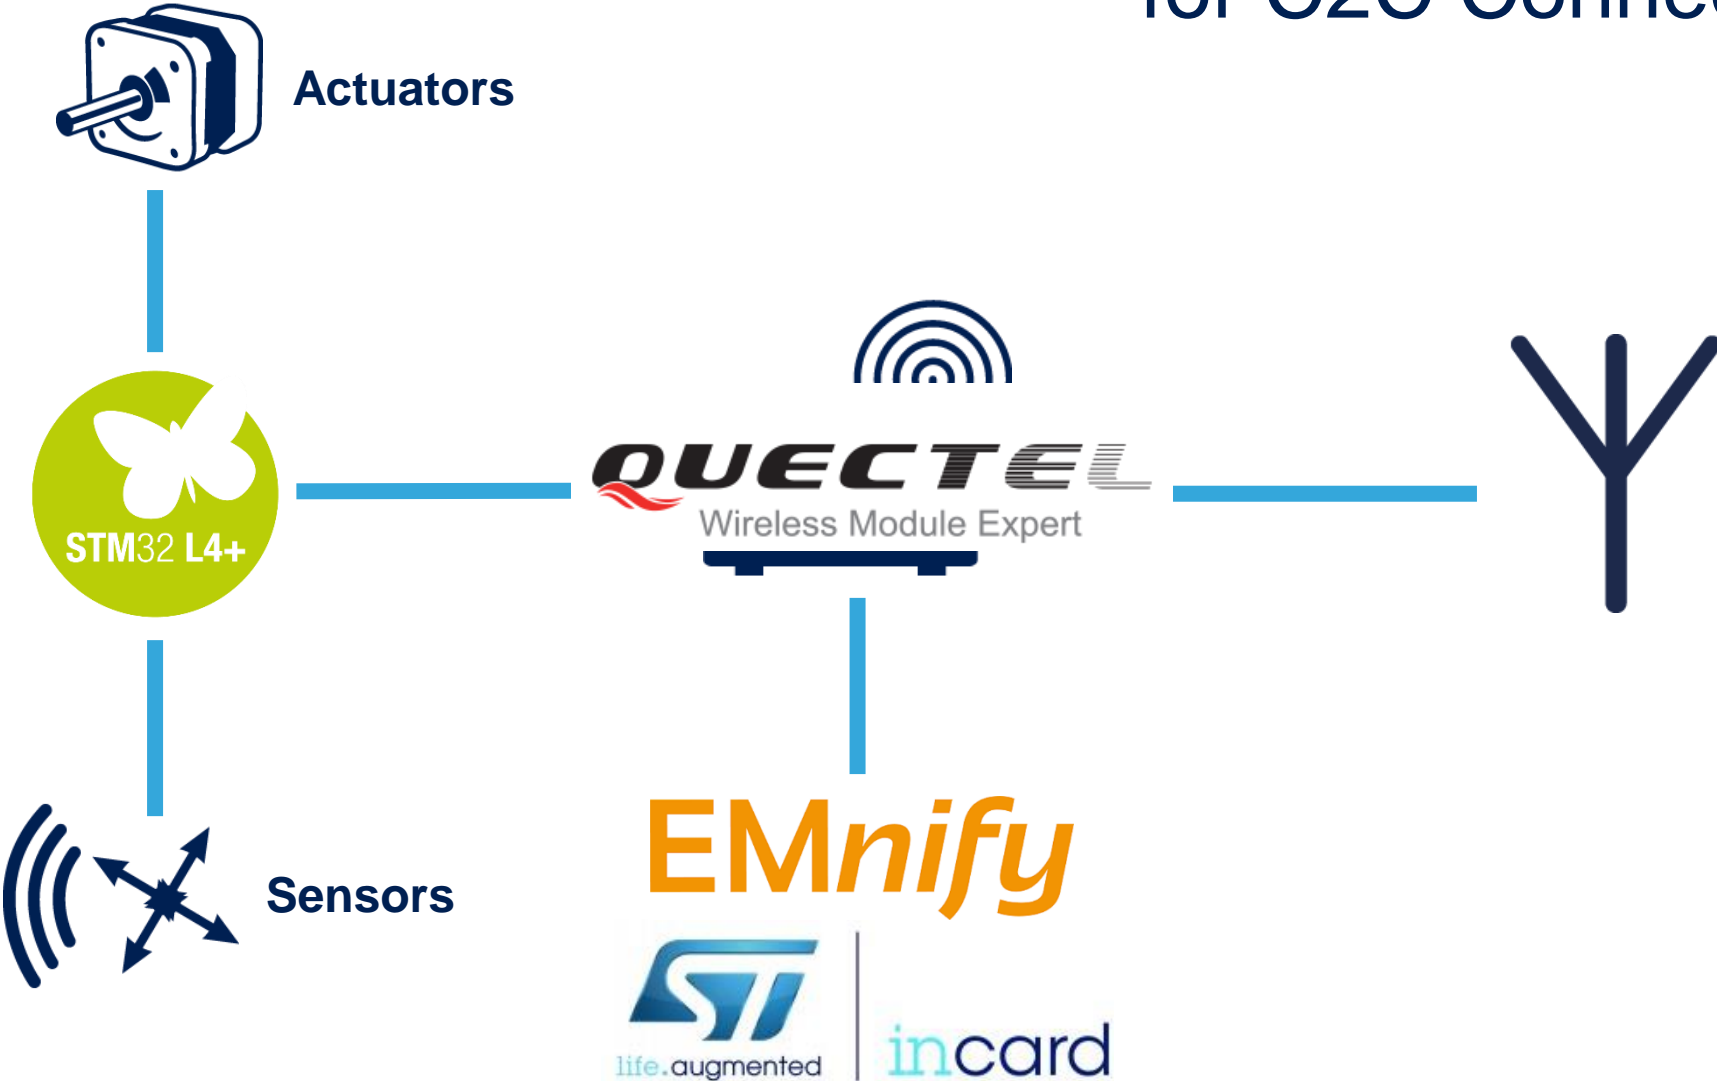

# STM32 Discovery Packs for C2C Connectivity

STM32 Turnkey solution for 2G / 3G / Cat M1 / Cat NB1

2G / 3G / Cat M1 / Cat NB1

# STM32 Discovery Packs for C2C Connectivity