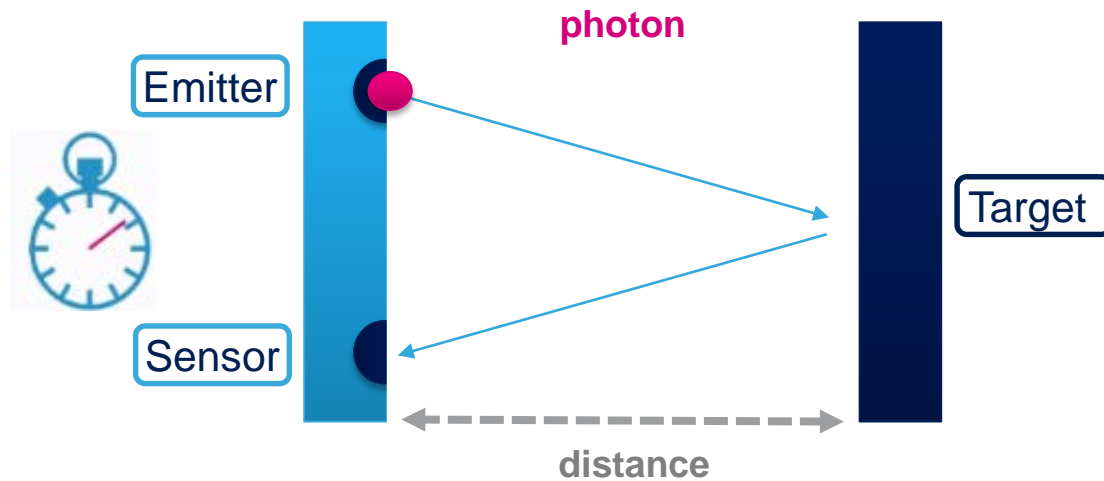

Ranging & Proximity

Android 10 Pie ready

- **FlightSense enables outstanding performance**
 - Full range of products up to 400cm!
 - Works behind many types of cover-glass materials
 - Performance proven even for challenging industrial designs
- **Unlocking multiple applications & use-cases!**

Complete Product Range

- **VL6180X** 100fps, up to 40cm proximity & ALS
- **VL53L0X** 30fps, up to 200cm
- **VL53L1X** 60fps, up to 400cm

FlightSense Breakthrough Technology

FlightSense Principle

Measured distance

=

Photon travel time / 2

x

Speed of light

Fully Integrated Time of Flight Module

True distance measurement
Independent of target size, color & reflectance

Very fast (few ms)

Low power