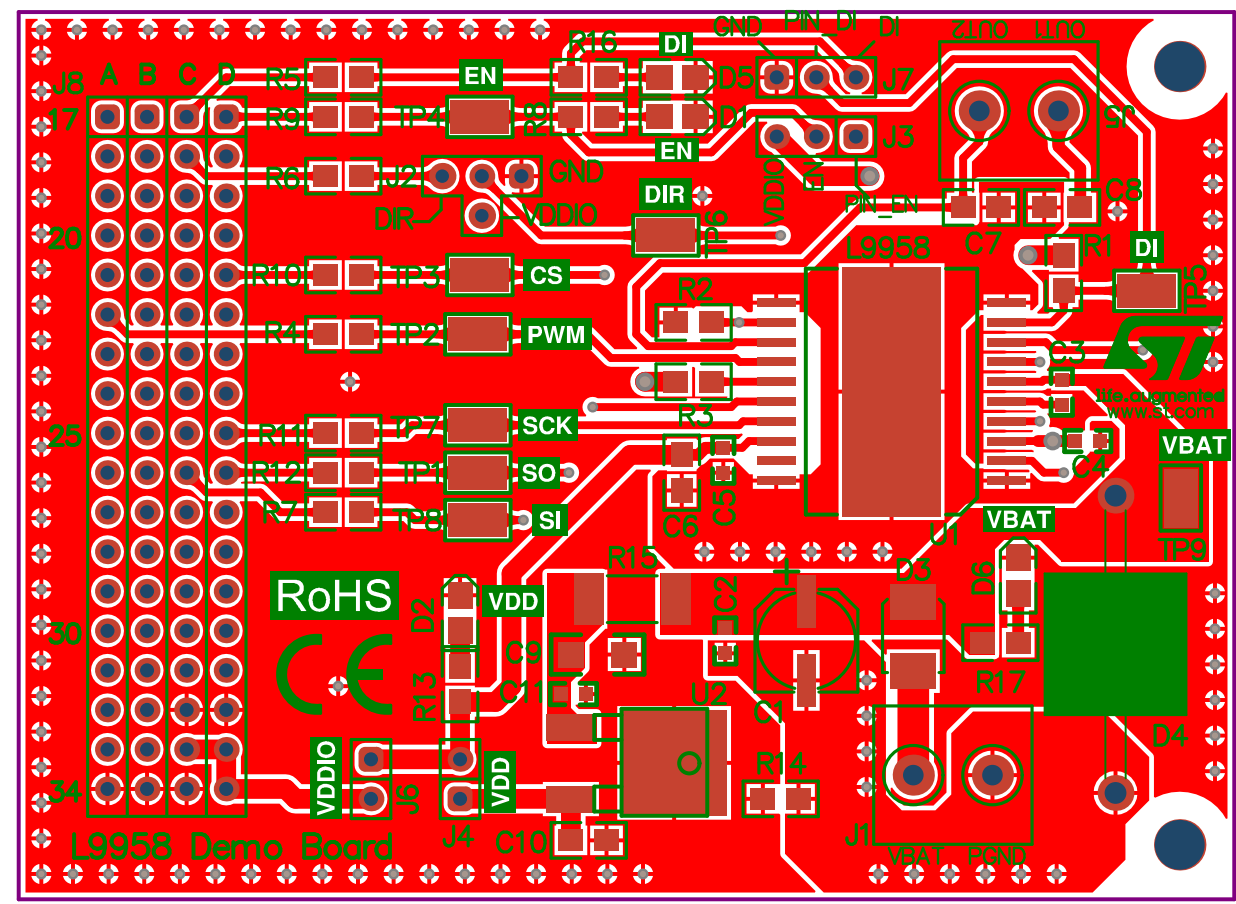

57 (mm)

78 (mm)

Rev.: 0	Size: A4	ST Code: EVAL-L9958	Title: Layout TOP
Unit: mm	Scale: 2:1	Description: L9958 Demo board	File: