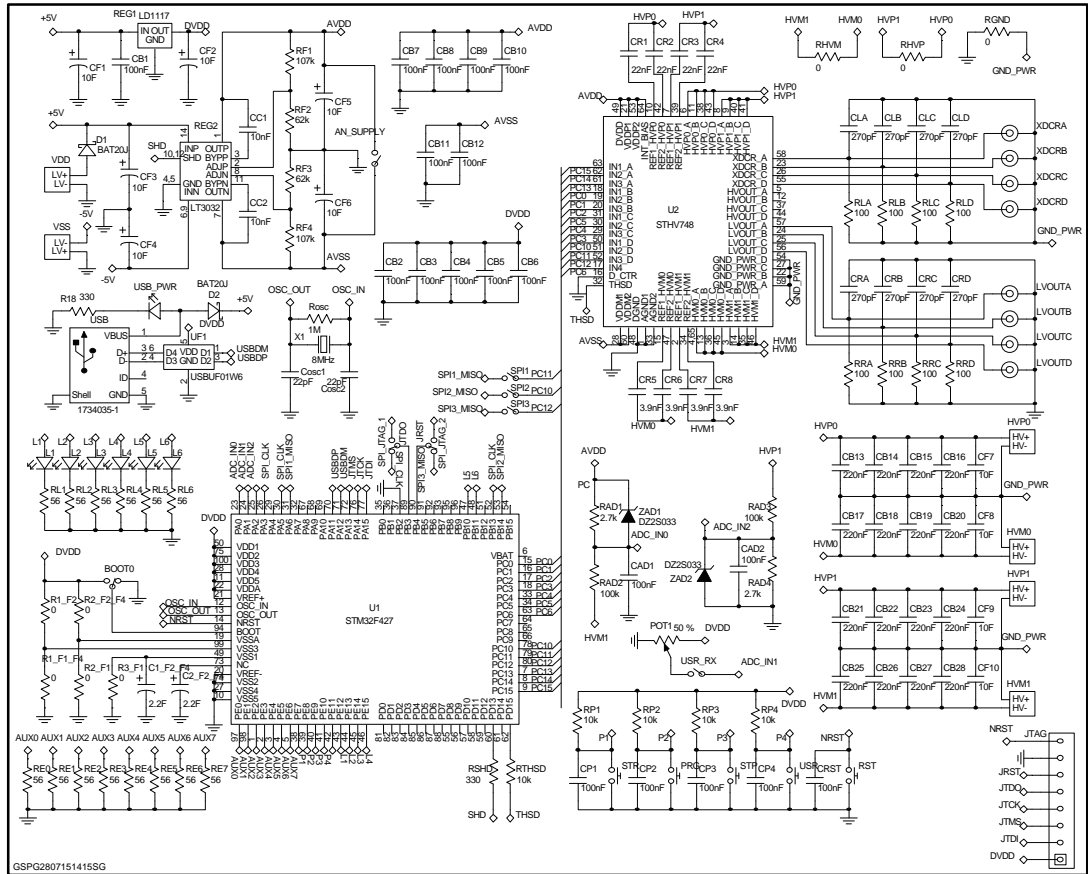

STEVAL-IME011V1

Schematic diagram

SPG2807151415SG