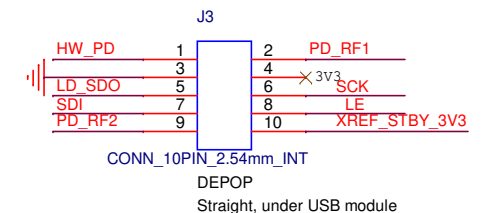

 life.augmented	Board Title STW81200_EVAL_1_2014				
	Sheet Title STW81200 POWER				
Doc No	Date	Rev	Sheet		
	March 20, 2014	1.3	2 / 3		

 life.augmented	Board Title <b>STW81200_EVAL_1_2014</b>			
	Sheet Title <b>STW81200 INTERFACE</b>			
Doc No	Date	Rev	Sheet	
		1.3	3 / 3	