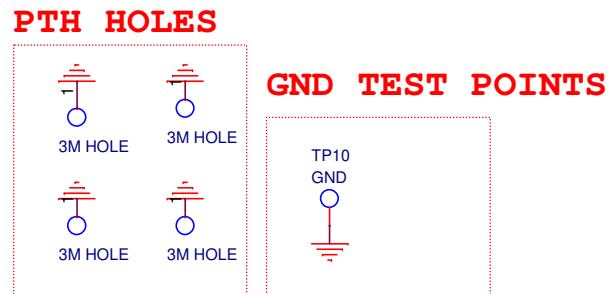

 life.augmented	Board Title STW81200_EVAL_1_2014				
	Sheet Title STW81200 POWER				
Doc No	Date	Rev	Sheet		
	March 20, 2014	1.3	2 / 3		

 life.augmented	Board Title <b>STW81200_EVAL_1_2014</b>			
	Sheet Title <b>STW81200 INTERFACE</b>			
Doc No	Date	Rev	Sheet	
		1.3	3 / 3	