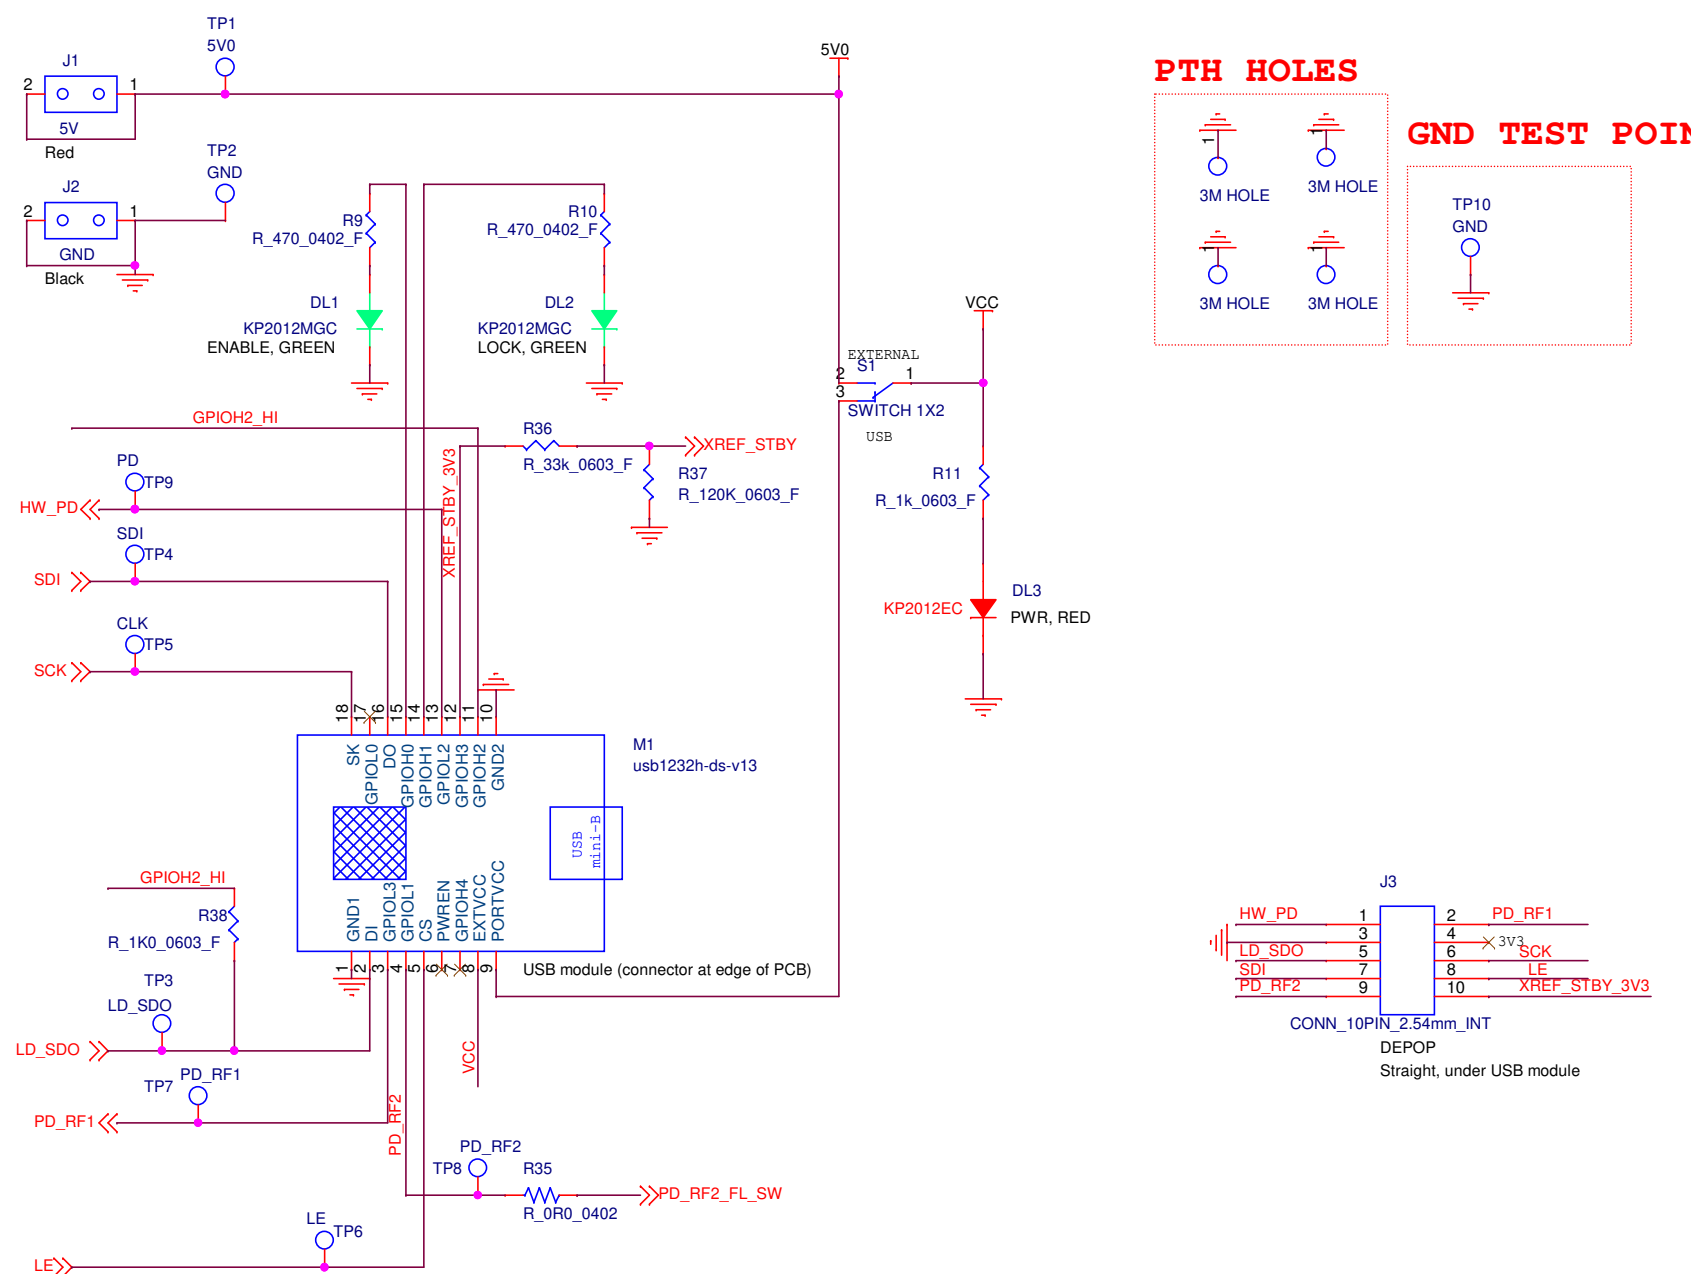

 life.augmented	Board Title STW81200_EVAL_1_2014				
	Sheet Title STW81200 POWER				
Doc No	Date	Rev	Sheet		
	March 20, 2014	1.3	2 / 3		

 life.augmented	Board Title <b>STW81200_EVAL_1_2014</b>			
	Sheet Title <b>STW81200 INTERFACE</b>			
Doc No	Date	Rev	Sheet	
		1.3	3 / 3	