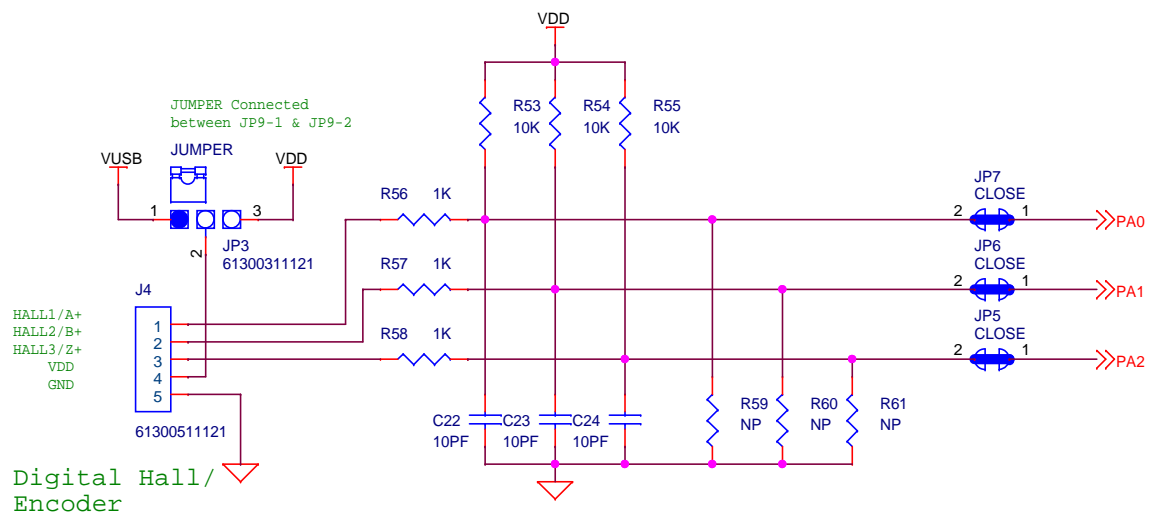

Title		
STEVAL-SPIN3201		
Size	Document Number	Rev
A4		3
Date:	Thursday, October 12, 2017	Sheet 1 of 4

Title		
STEVAL-SPIN3201		
Size	Document Number	Rev
A3		3
Date:	Thursday, October 12, 2017	Sheet 2 of 4

D
C
B
A

Title		
STEVAL-SPIN3201		
Size	Document Number	Rev
A4		3
Date:	Thursday, October 12, 2017	Sheet 3 of 4
2		1

Title		
STEVAL-SPIN3201		
Size	Document Number	Rev
A4		3
Date:	Thursday, October 12, 2017	Sheet 4 of 4

Revision history: November 2017

Changed value of:

R9, R12, R13, R14, R15, R19, R20, R21, R24, R25, R28 R29, R30, R33, R34

C15, C19, C20

For more detail refer to STEVAL-SPIN3201 user manual