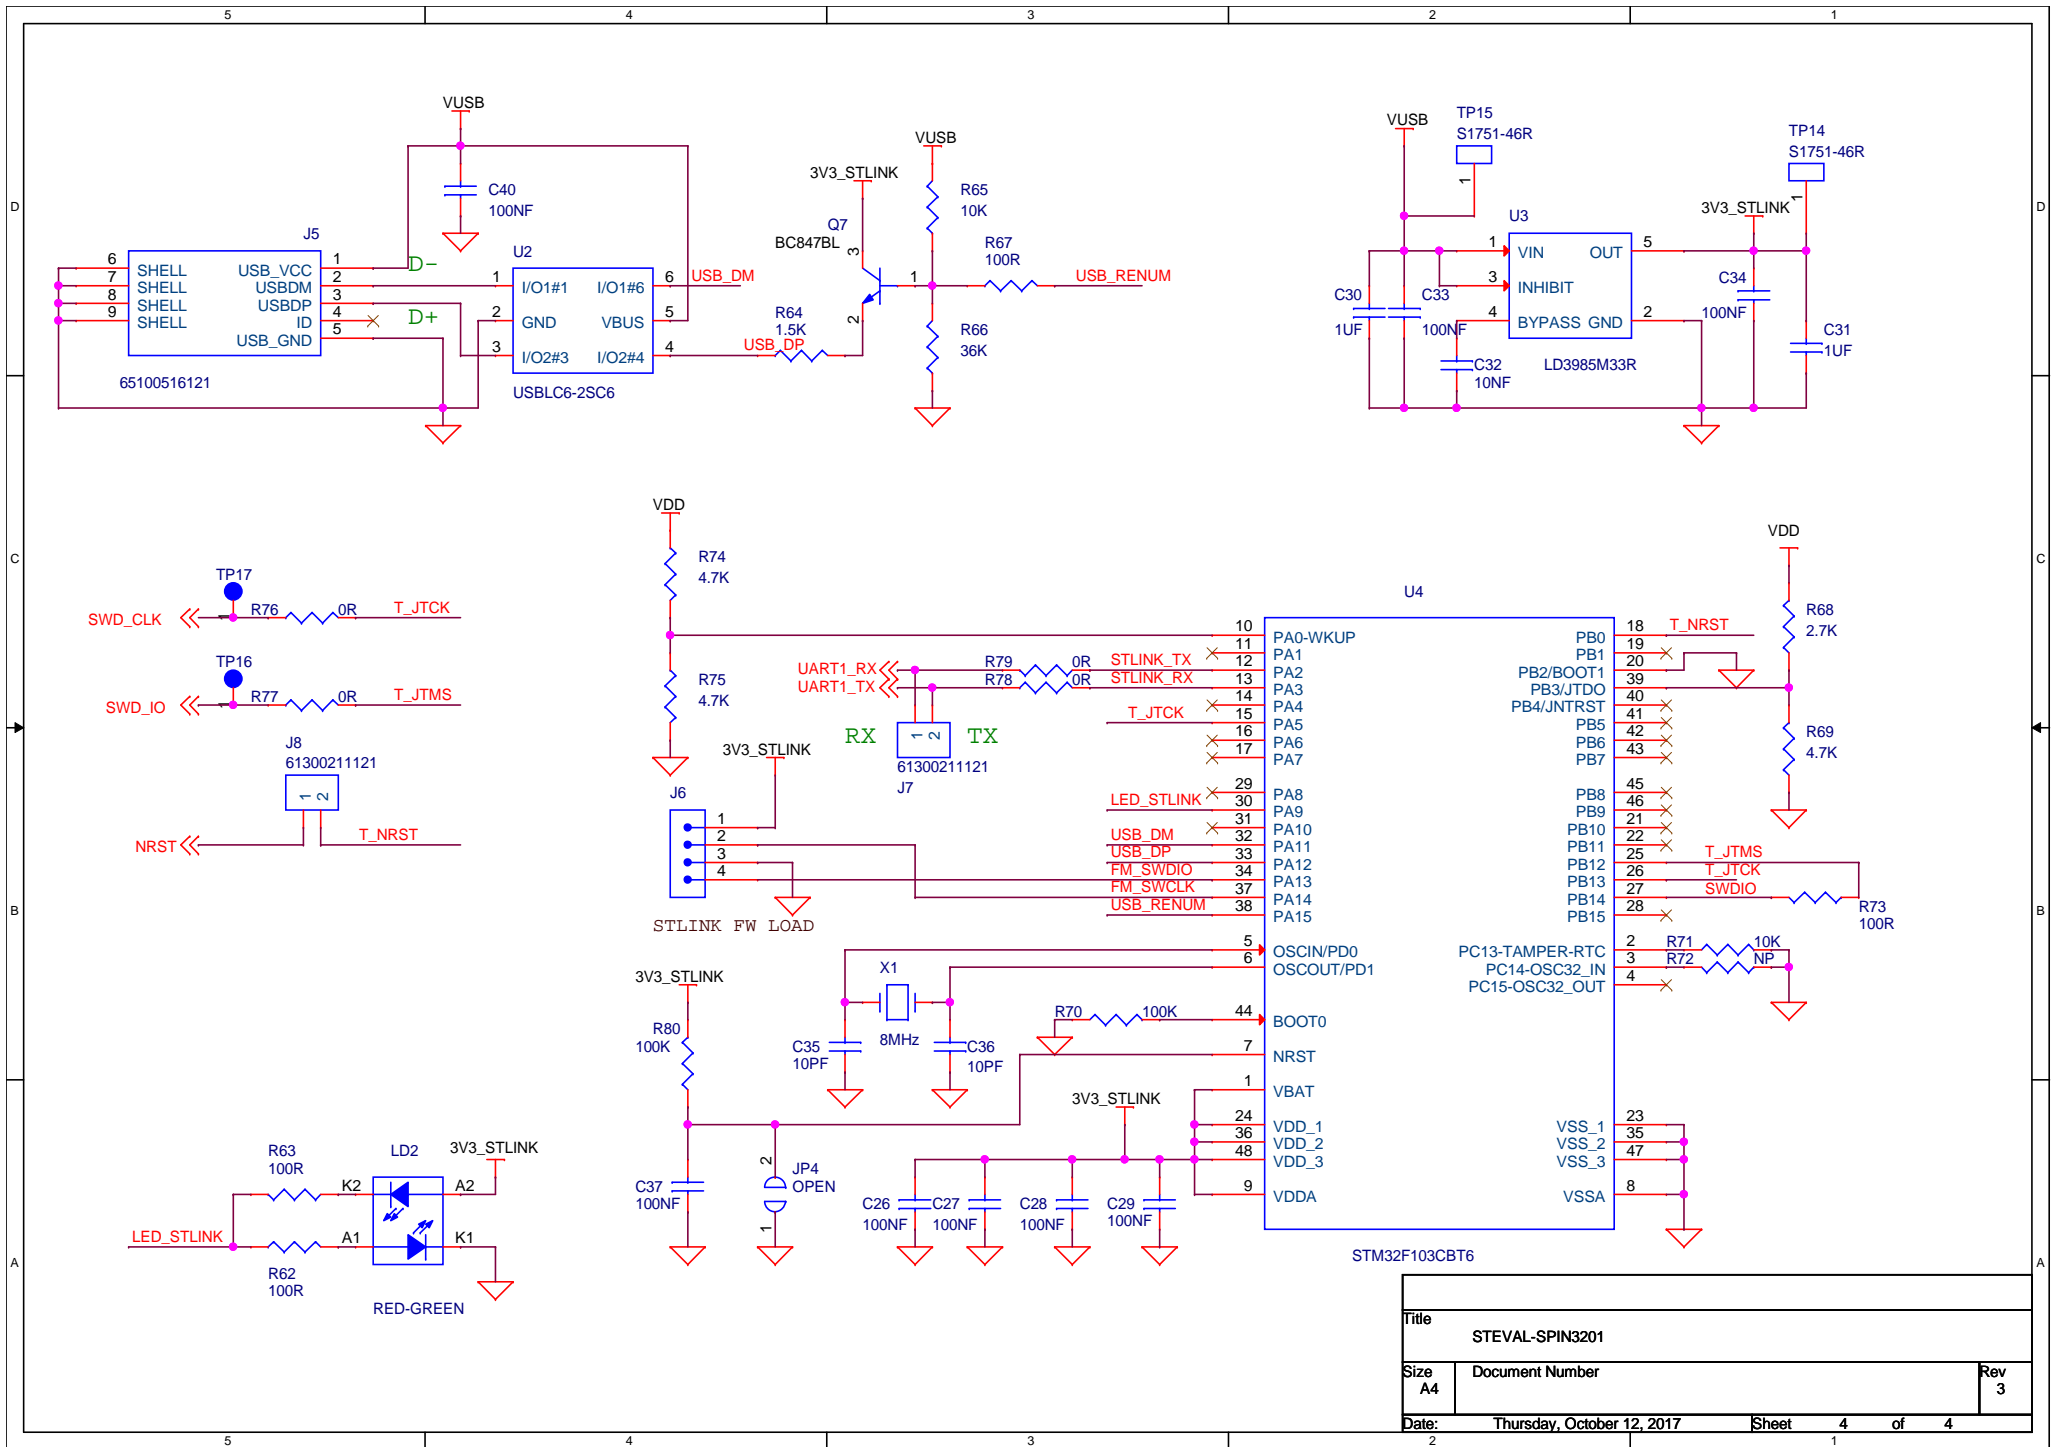

Title		
STEVAL-SPIN3201		
Size	Document Number	Rev
A4		3
Date:	Thursday, October 12, 2017	Sheet 1 of 4

Title		
STEVAL-SPIN3201		
Size	Document Number	Rev
A3		3
Date:	Thursday, October 12, 2017	Sheet 2 of 4

D
C
B
A

Title		
STEVAL-SPIN3201		
Size	Document Number	Rev
A4		3
Date:	Thursday, October 12, 2017	Sheet 3 of 4
2		1

Title		
STEVAL-SPIN3201		
Size	Document Number	Rev
A4		3
Date:	Thursday, October 12, 2017	Sheet 4 of 4

Revision history: November 2017

Changed value of:

R9, R12, R13, R14, R15, R19, R20, R21, R24, R25, R28 R29, R30, R33, R34

C15, C19, C20

For more detail refer to STEVAL-SPIN3201 user manual