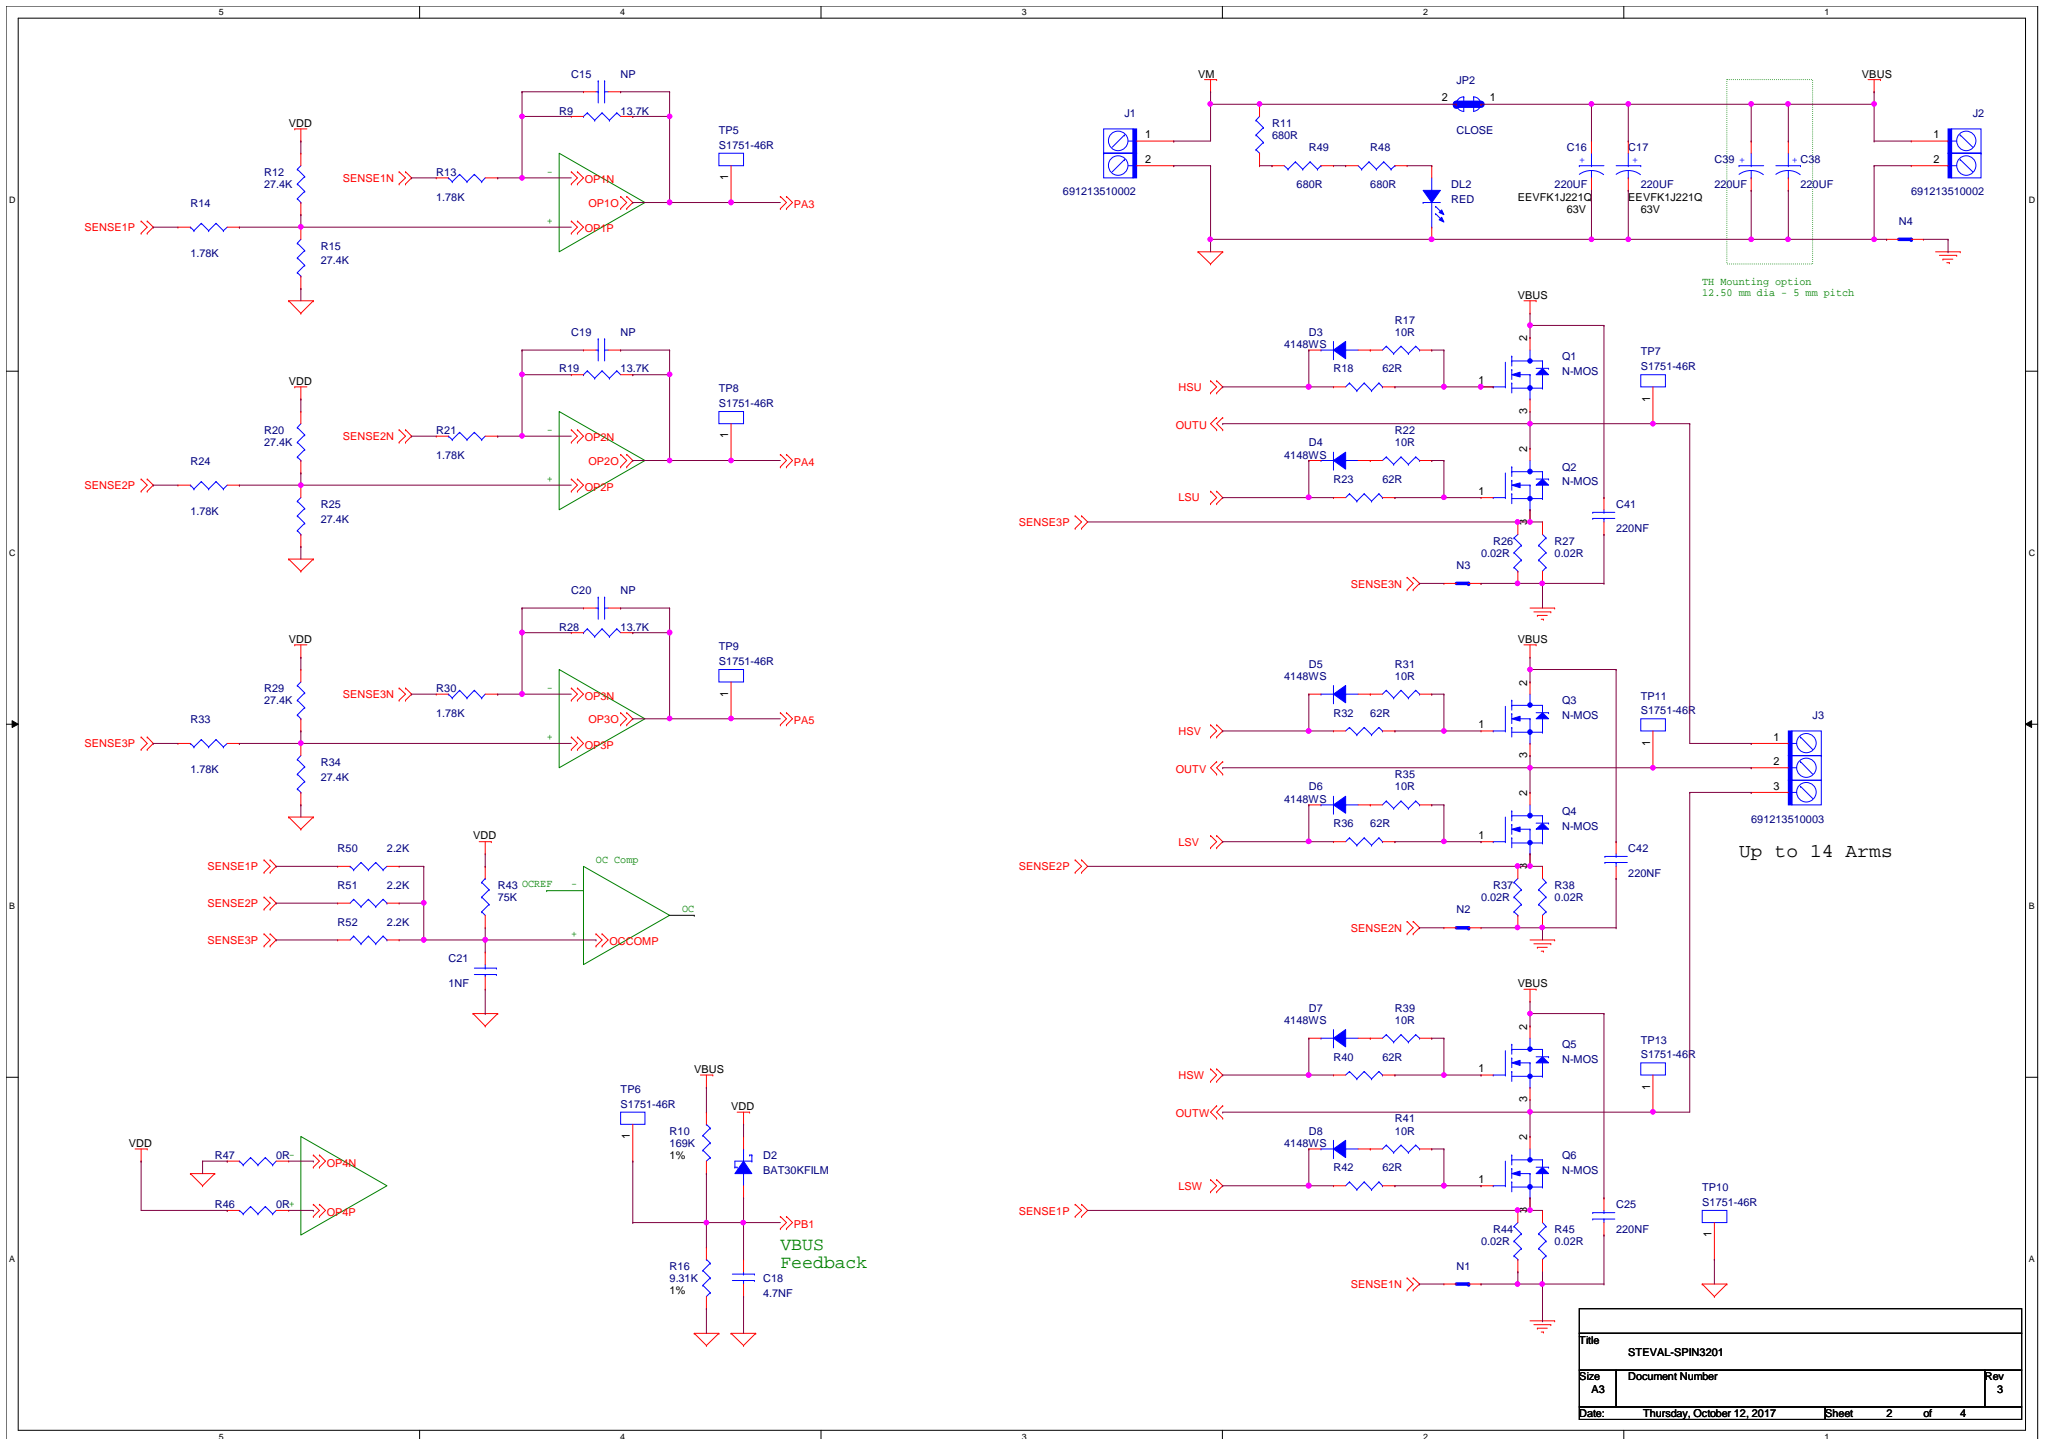

Title		
STEVAL-SPIN3201		
Size	Document Number	Rev
A4		3
Date:	Thursday, October 12, 2017	Sheet 1 of 4

Title		
STEVAL-SPIN3201		
Size	Document Number	Rev
A3		3
Date:	Thursday, October 12, 2017	Sheet 2 of 4

D
C
B
A

Title		
STEVAL-SPIN3201		
Size	Document Number	Rev
A4		3
Date:	Thursday, October 12, 2017	Sheet 3 of 4
2		1

Title		
STEVAL-SPIN3201		
Size	Document Number	Rev
A4		3
Date:	Thursday, October 12, 2017	Sheet 4 of 4

Revision history: November 2017

Changed value of:

R9, R12, R13, R14, R15, R19, R20, R21, R24, R25, R28 R29, R30, R33, R34

C15, C19, C20

For more detail refer to STEVAL-SPIN3201 user manual