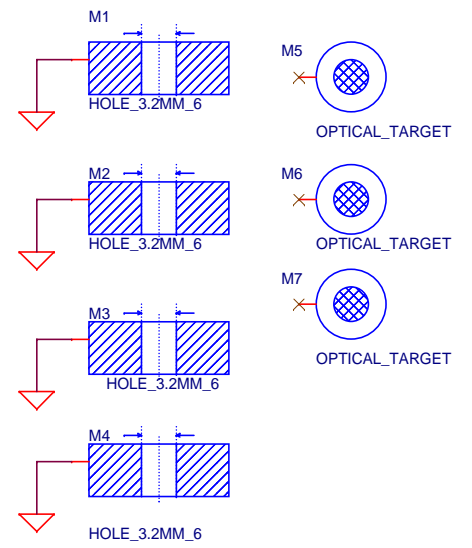

Title		
STEVAL-SPIN3201		
Size	Document Number	Rev
A4		3
Date:	Thursday, October 12, 2017	Sheet 1 of 4

Title		
STEVAL-SPIN3201		
Size	Document Number	Rev
A3		3
Date:	Thursday, October 12, 2017	Sheet 2 of 4

D
C
B
A

Title		
STEVAL-SPIN3201		
Size	Document Number	Rev
A4		3
Date:	Thursday, October 12, 2017	Sheet 3 of 4
2		1

Title		
STEVAL-SPIN3201		
Size	Document Number	Rev
A4		3
Date:	Thursday, October 12, 2017	Sheet 4 of 4

Revision history: November 2017

Changed value of:

R9, R12, R13, R14, R15, R19, R20, R21, R24, R25, R28 R29, R30, R33, R34

C15, C19, C20

For more detail refer to STEVAL-SPIN3201 user manual