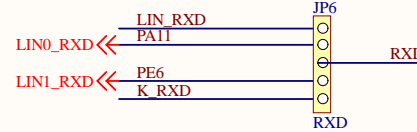

Title SPC572L-DISP: LIN & K-Line			STMicroelectronics srl ADG - Automotive and Discrete Group Via C. Olivetti, 2 20864 Agrate B.za (MB) Italy		 life.augmented
Size: A4	Number: 7	Revision: 1.00			
Date: 22-Nov-18	Time: 09:19:31	Sheet 7 of 8			
File: LIN&K&UART.SchDoc