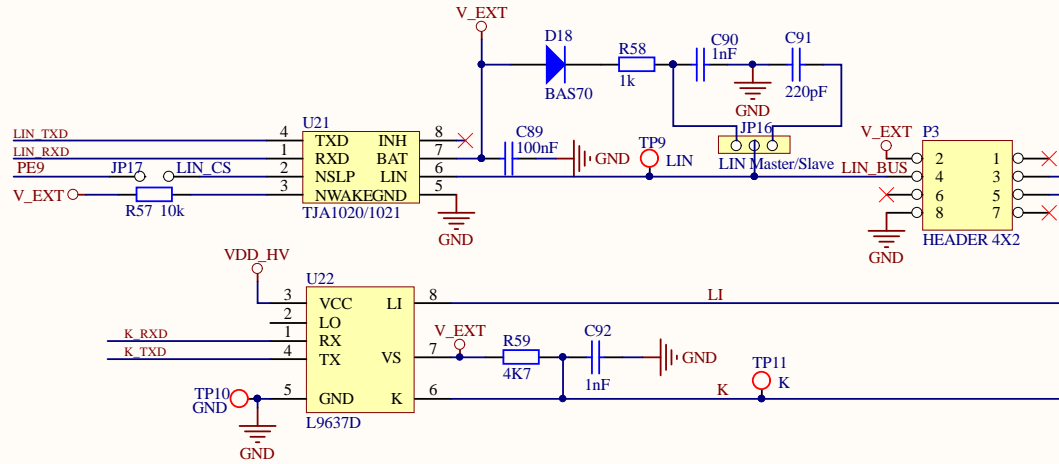

A

A

B

B

C

C

D

D

Title SPC572L-DISP: CAN and FlexRay			STMicroelectronics srl ADG - Automotive and Discrete Group Via C. Olivetti, 2 20864 Agrate B.za (MB) Italy		 life.augmented
Size: A4	Number: 4	Revision: 1.00			
Date: 22-Nov-18	Time: 09:19:30	Sheet 4 of 8			
File: CAN&FLEXRAY.SchDoc					

Title SPC572L-DISP: JTAG			STMicroelectronics srl ADG - Automotive and Discrete Group Via C. Olivetti, 2 20864 Agrate B.za (MB) Italy	 life.augmented
Size: A4	Number: 6	Revision: 1.00		
Date: 22-Nov-18	Time: 09:19:31	Sheet 6 of 8		
File: Debug interface.SchDoc				

Title SPC572L-DISP: LIN & K-Line			STMicroelectronics srl ADG - Automotive and Discrete Group Via C. Olivetti, 2 20864 Agrate B.za (MB) Italy		 life.augmented
Size: A4	Number: 7	Revision: 1.00			
Date: 22-Nov-18	Time: 09:19:31	Sheet 7 of 8			
File: LIN&K&UART.SchDoc					