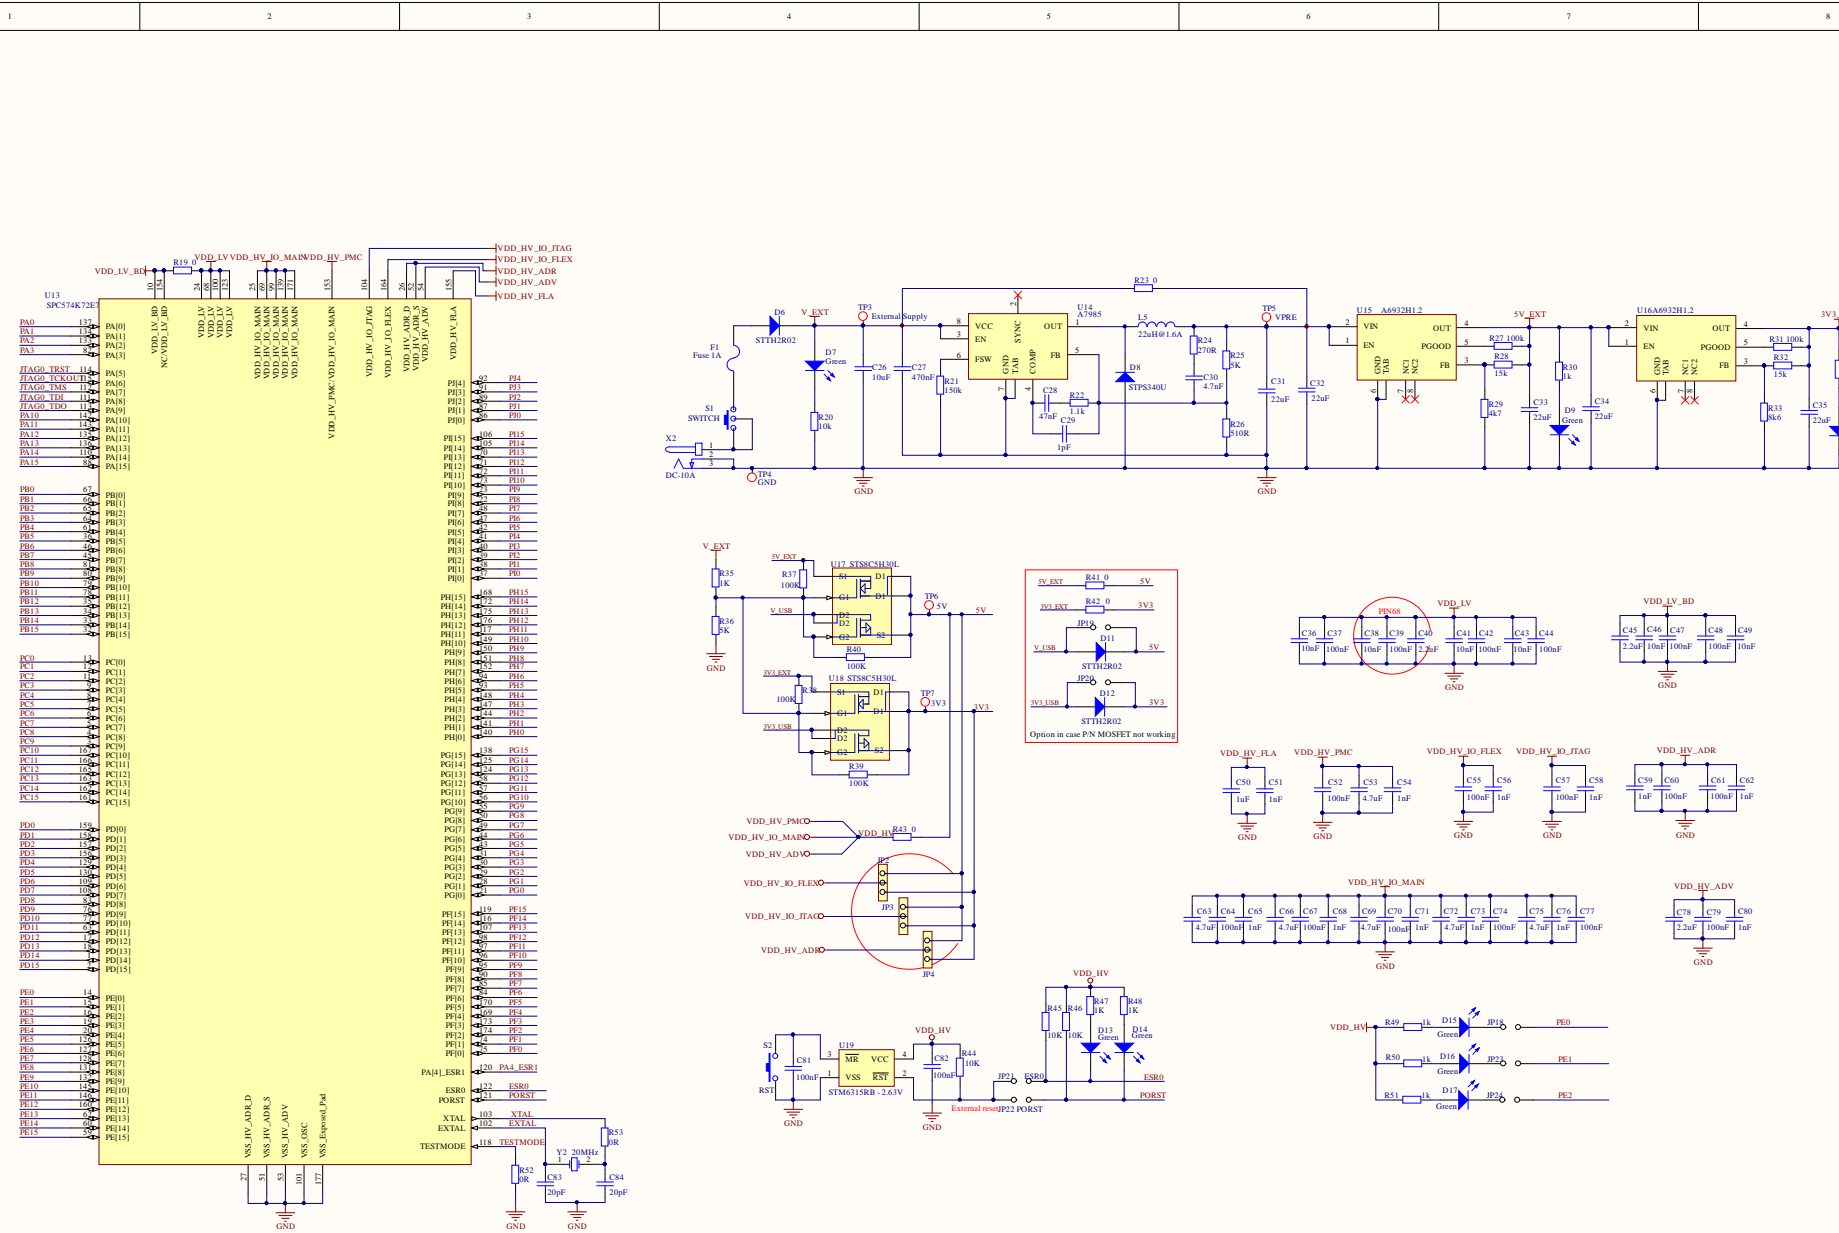

Title SPC572L-DISP: SPC572L64E3			STMicroelectronics srl ADG - Automotive and Discrete Group Via C. Olivetti, 2 20864 Agrate B.za (MB) Italy		 life.augmented
Size: A4	Number: 1	Revision: 1.00			
Date: 22-Nov-18	Time: 09:19:29	Sheet 1 of 8			
File: Lavaredo_100.SchDoc					

A

A

B

B

C

C

D

D

Title SPC572L-DISP: CAN and FlexRay			STMicroelectronics srl ADG - Automotive and Discrete Group Via C. Olivetti, 2 20864 Agrate B.za (MB) Italy		 life.augmented
Size: A4	Number: 4	Revision: 1.00			
Date: 22-Nov-18	Time: 09:19:30	Sheet 4 of 8			
File: CAN&FLEXRAY.SchDoc					

Title SPC572L-DISP: LIN & K-Line			STMicroelectronics srl ADG - Automotive and Discrete Group Via C. Olivetti, 2 20864 Agrate B.za (MB) Italy		 life.augmented
Size: A4	Number: 7	Revision: 1.00			
Date: 22-Nov-18	Time: 09:19:31	Sheet 7 of 8			
File: LIN&K&UART.SchDoc					