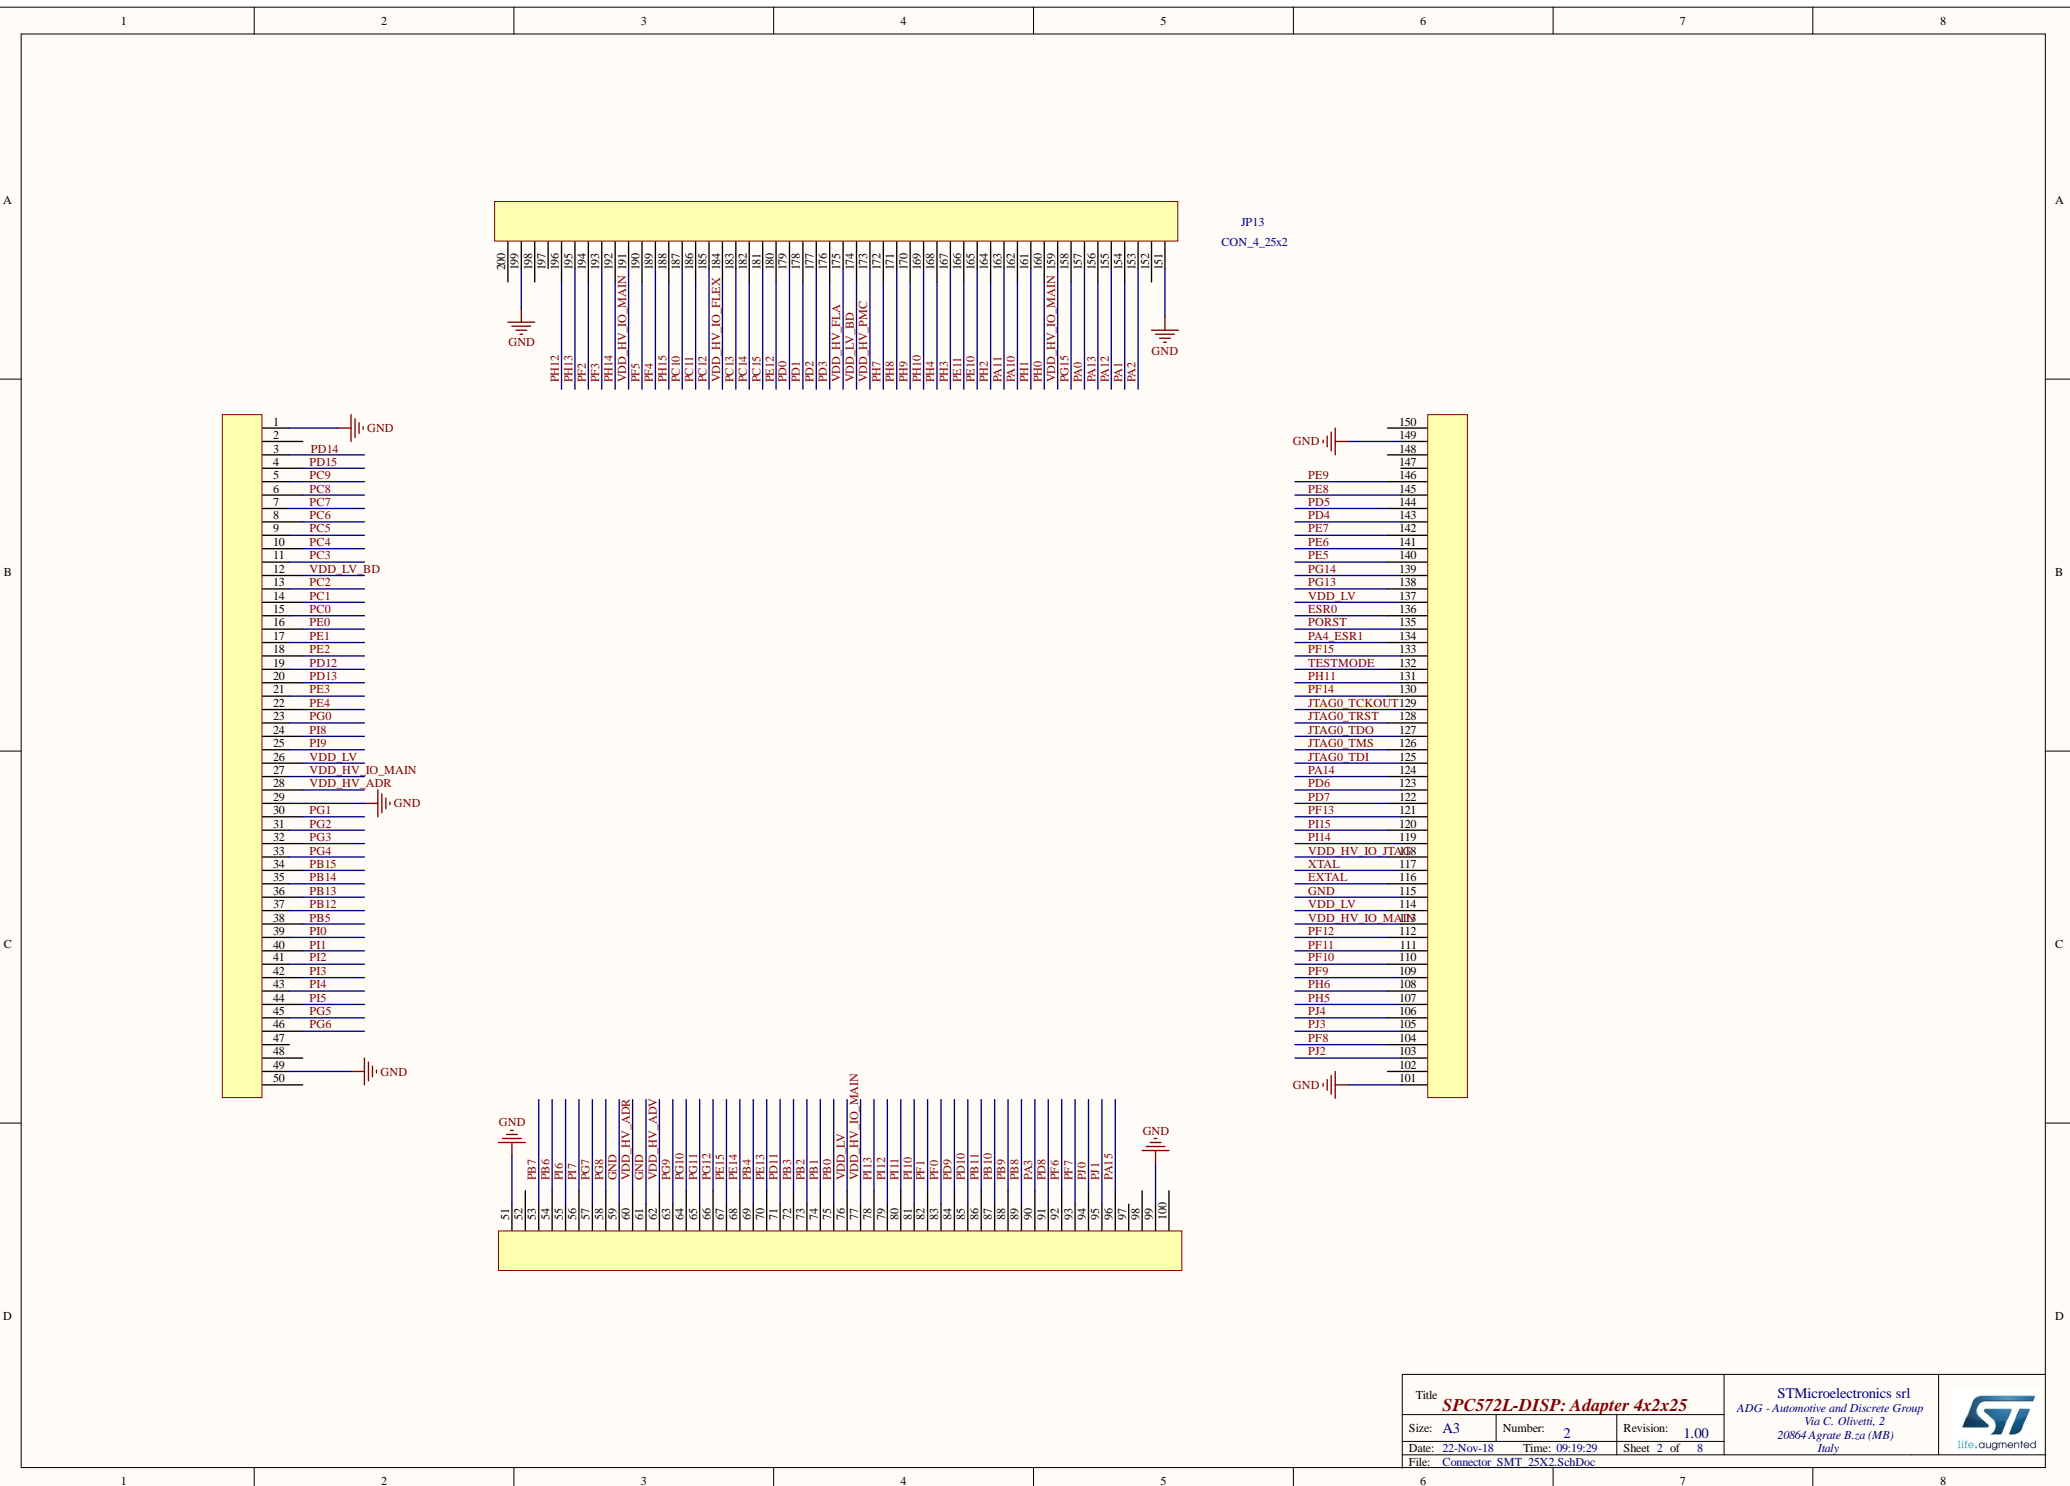

Title SPC572L-DISP: SPC572L64E3			STMicroelectronics srl ADG - Automotive and Discrete Group Via C. Olivetti, 2 20864 Agrate B.za (MB) Italy		 life.augmented
Size: A4	Number: 1	Revision: 1.00			
Date: 22-Nov-18	Time: 09:19:29	Sheet 1 of 8			
File: Lavaredo_100.SchDoc					

A

A

B

B

C

C

D

D

Title SPC572L-DISP: CAN and FlexRay			STMicroelectronics srl ADG - Automotive and Discrete Group Via C. Olivetti, 2 20864 Agrate B.za (MB) Italy		 life.augmented
Size: A4	Number: 4	Revision: 1.00			
Date: 22-Nov-18	Time: 09:19:30	Sheet 4 of 8			
File: CAN&FLEXRAY.SchDoc					

Title SPC572L-DISP: LIN & K-Line			STMicroelectronics srl ADG - Automotive and Discrete Group Via C. Olivetti, 2 20864 Agrate B.za (MB) Italy		 life.augmented
Size: A4	Number: 7	Revision: 1.00			
Date: 22-Nov-18	Time: 09:19:31	Sheet 7 of 8			
File: LIN&K&UART.SchDoc					