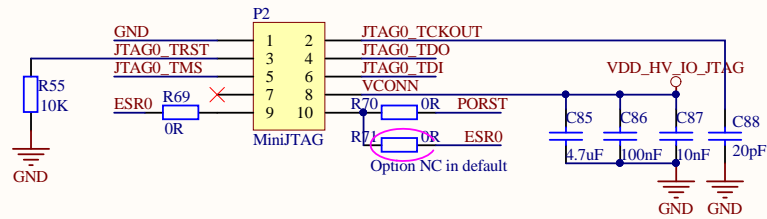

Title SPC572L-DISP: SPC572L64E3			STMicroelectronics srl ADG - Automotive and Discrete Group Via C. Olivetti, 2 20864 Agrate B.za (MB) Italy		 life.augmented
Size: A4	Number: 1	Revision: 1.00			
Date: 22-Nov-18	Time: 09:19:29	Sheet 1 of 8			
File: Lavaredo_100.SchDoc					

Title SPC572L-DISP: CAN and FlexRay			STMicroelectronics srl ADG - Automotive and Discrete Group Via C. Olivetti, 2 20864 Agrate B.za (MB) Italy		 life.augmented
Size: A4	Number: 4	Revision: 1.00			
Date: 22-Nov-18	Time: 09:19:30	Sheet 4 of 8			
File: CAN&FLEXRAY.SchDoc					

Title SPC572L-DISP: JTAG			STMicroelectronics srl ADG - Automotive and Discrete Group Via C. Olivetti, 2 20864 Agrate B.za (MB) Italy	 life.augmented
Size: A4	Number: 6	Revision: 1.00		
Date: 22-Nov-18	Time: 09:19:31	Sheet 6 of 8		
File: Debug interface.SchDoc				

Title SPC572L-DISP: LIN & K-Line			STMicroelectronics srl ADG - Automotive and Discrete Group Via C. Olivetti, 2 20864 Agrate B.za (MB) Italy		 life.augmented
Size: A4	Number: 7	Revision: 1.00			
Date: 22-Nov-18	Time: 09:19:31	Sheet 7 of 8			
File: LIN&K&UART.SchDoc					