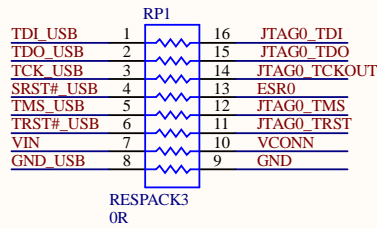

A

A

B

B

C

C

D

D

Title SPC572L-DISP: CAN and FlexRay			STMicroelectronics srl ADG - Automotive and Discrete Group Via C. Olivetti, 2 20864 Agrate B.za (MB) Italy		 life.augmented
Size: A4	Number: 4	Revision: 1.00			
Date: 22-Nov-18	Time: 09:19:30	Sheet 4 of 8			
File: CAN&FLEXRAY.SchDoc					