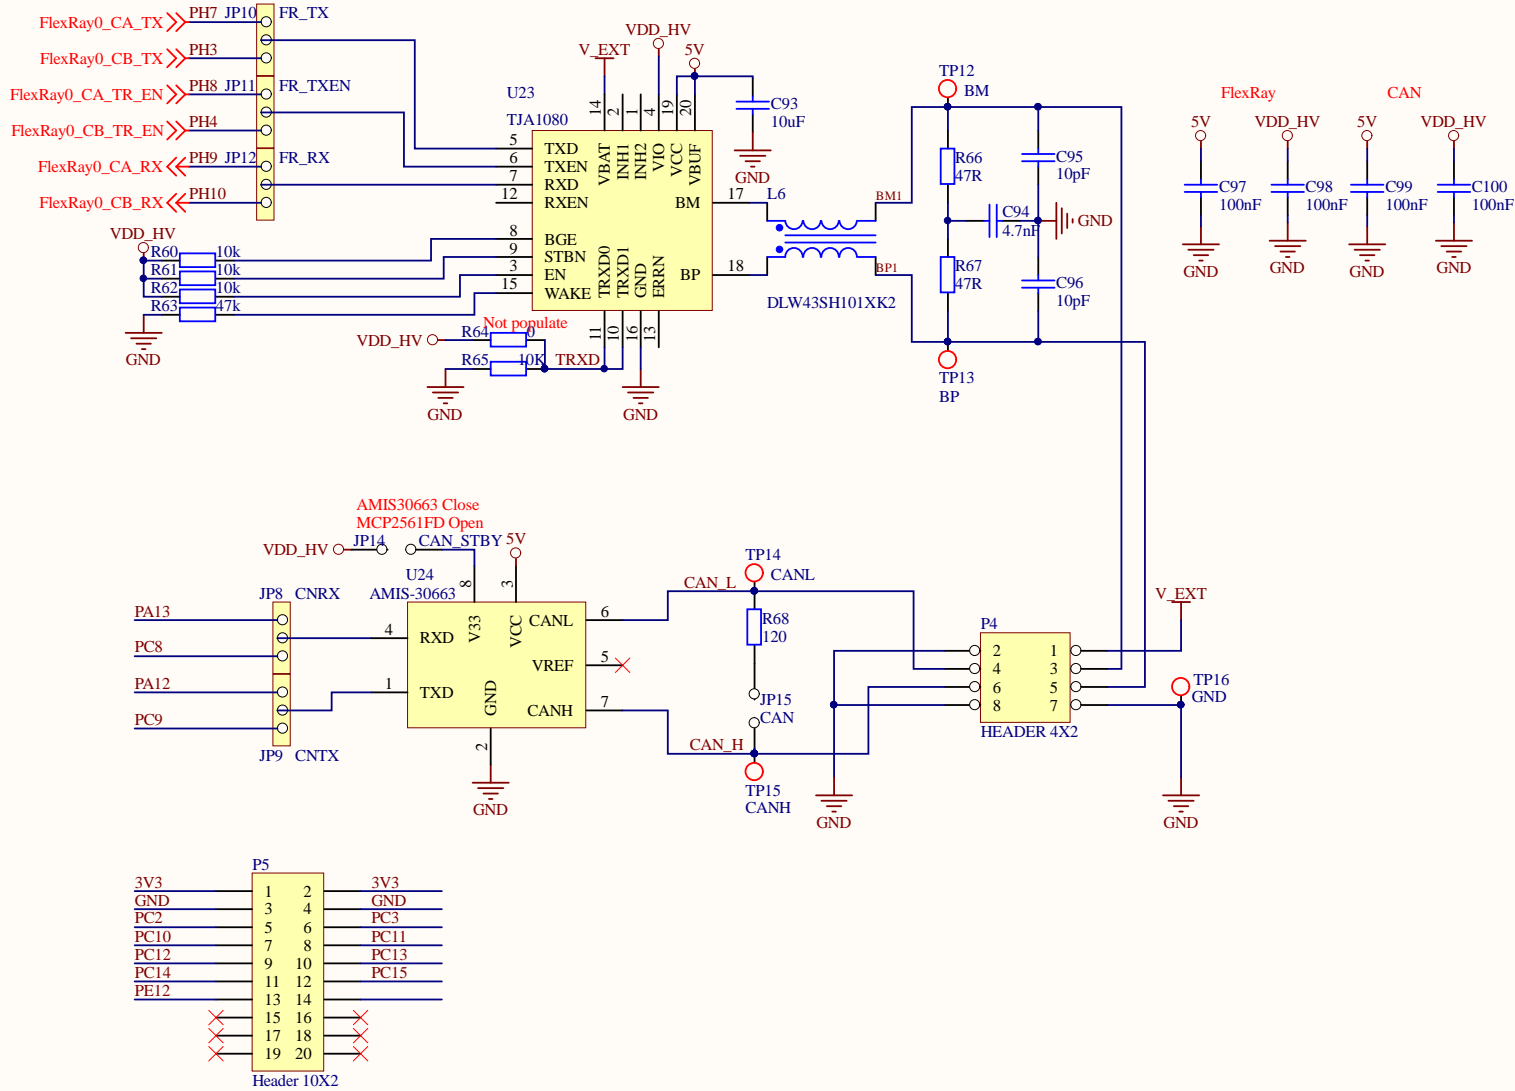

Title SPC572L-DISP: SPC572L64E3			STMicroelectronics srl ADG - Automotive and Discrete Group Via C. Olivetti, 2 20864 Agrate B.za (MB) Italy		 life.augmented
Size: A4	Number: 1	Revision: 1.00			
Date: 22-Nov-18	Time: 09:19:29	Sheet 1 of 8			
File: Lavaredo_100.SchDoc					

Title SPC572L-DISP: CAN and FlexRay			STMicroelectronics srl ADG - Automotive and Discrete Group Via C. Olivetti, 2 20864 Agrate B.za (MB) Italy		 life.augmented
Size: A4	Number: 4	Revision: 1.00			
Date: 22-Nov-18	Time: 09:19:30	Sheet 4 of 8			
File: CAN&FLEXRAY.SchDoc					

Title SPC572L-DISP: JTAG			STMicroelectronics srl ADG - Automotive and Discrete Group Via C. Olivetti, 2 20864 Agrate B.za (MB) Italy	 life.augmented
Size: A4	Number: 6	Revision: 1.00		
Date: 22-Nov-18	Time: 09:19:31	Sheet 6 of 8		
File: Debug interface.SchDoc				

Title SPC572L-DISP: LIN & K-Line			STMicroelectronics srl ADG - Automotive and Discrete Group Via C. Olivetti, 2 20864 Agrate B.za (MB) Italy		 life.augmented
Size: A4	Number: 7	Revision: 1.00			
Date: 22-Nov-18	Time: 09:19:31	Sheet 7 of 8			
File: LIN&K&UART.SchDoc					