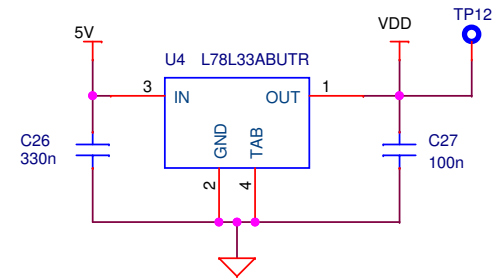

Gain = 4.375, Max sensed current = +/- 3.5 A

Title		
EVALKIT-ROBOT-1 Control Board		
Size	Document Number	Rev
A4		1.0
Date	Friday, May 29, 2020	Sheet 2 of 3

Title		
EVALKIT-ROBOT-1 Control Board		
Size A4	Document Number	Rev 1.0
Date:	Wednesday, October 09, 2019	Sheet 3 of 3