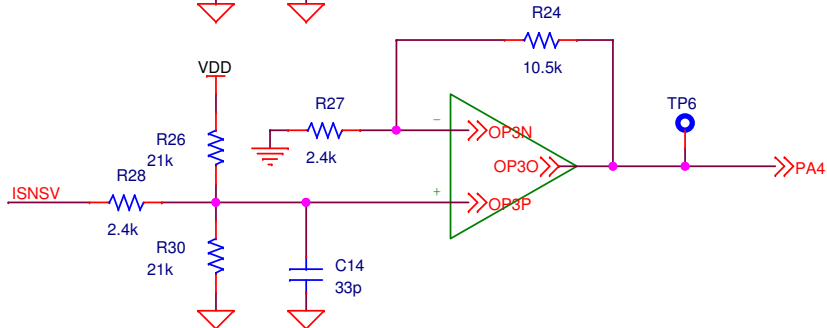

Gain = 4.375, Max sensed current = +/- 3.5 A

Title		
EVALKIT-ROBOT-1 Control Board		
Size	Document Number	Rev
A4		1.0
Date	Friday, May 29, 2020	Sheet 2 of 3

Title		
EVALKIT-ROBOT-1 Control Board		
Size A4	Document Number	Rev 1.0
Date:	Wednesday, October 09, 2019	Sheet 3 of 3