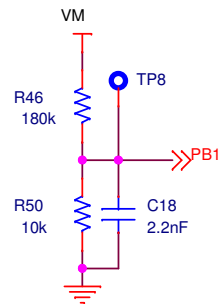

Gain = 4.375, Max sensed current = +/- 3.5 A

Title		
EVALKIT-ROBOT-1 Control Board		
Size	Document Number	Rev
A4		1.0
Date	Friday, May 29, 2020	Sheet 2 of 3

Title		
EVALKIT-ROBOT-1 Control Board		
Size A4	Document Number	Rev 1.0
Date:	Wednesday, October 09, 2019	Sheet 3 of 3