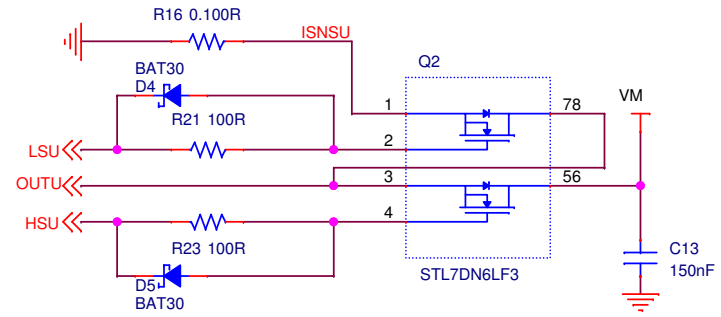

Gain = 4.375, Max sensed current = +/- 3.5 A

Title		
EVALKIT-ROBOT-1 Control Board		
Size	Document Number	Rev
A4		1.0
Date	Friday, May 29, 2020	Sheet 2 of 3

Title		
EVALKIT-ROBOT-1 Control Board		
Size A4	Document Number	Rev 1.0
Date:	Wednesday, October 09, 2019	Sheet 3 of 3