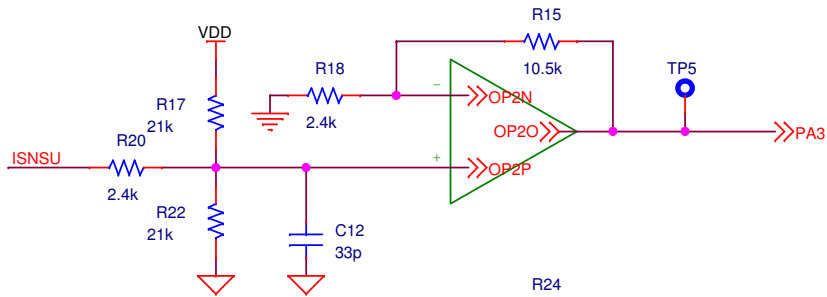

Gain = 4.375, Max sensed current = +/- 3.5 A

Title		
EVALKIT-ROBOT-1 Control Board		
Size	Document Number	Rev
A4		1.0
Date	Friday, May 29, 2020	Sheet 2 of 3

Title		
EVALKIT-ROBOT-1 Control Board		
Size A4	Document Number	Rev 1.0
Date:	Wednesday, October 09, 2019	Sheet 3 of 3