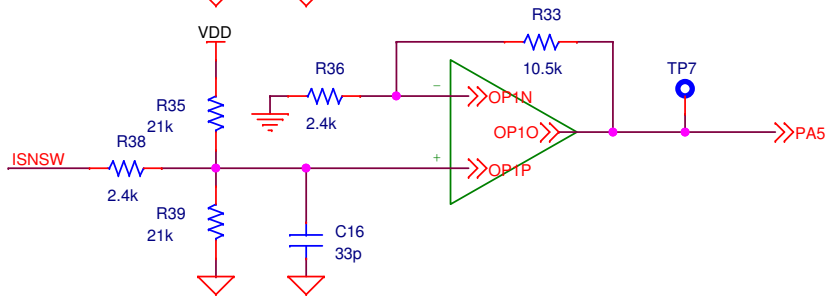

Gain = 4.375, Max sensed current = +/- 3.5 A

Title		
EVALKIT-ROBOT-1 Control Board		
Size	Document Number	Rev
A4		1.0
Date	Friday, May 29, 2020	Sheet 2 of 3

Title		
EVALKIT-ROBOT-1 Control Board		
Size A4	Document Number	Rev 1.0
Date:	Wednesday, October 09, 2019	Sheet 3 of 3