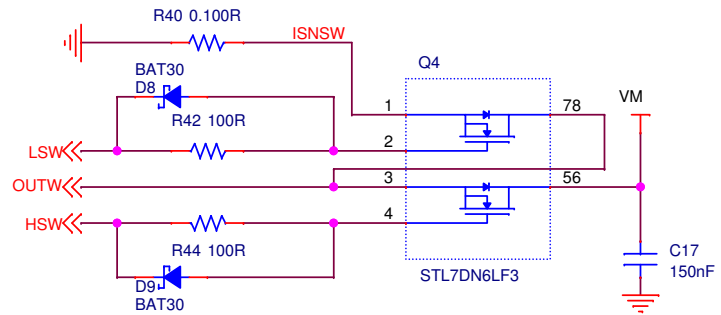

Gain = 4.375, Max sensed current = +/- 3.5 A

Title		
EVALKIT-ROBOT-1 Control Board		
Size	Document Number	Rev
A4		1.0
Date	Friday, May 29, 2020	Sheet 2 of 3

Title		
EVALKIT-ROBOT-1 Control Board		
Size A4	Document Number	Rev 1.0
Date:	Wednesday, October 09, 2019	Sheet 3 of 3