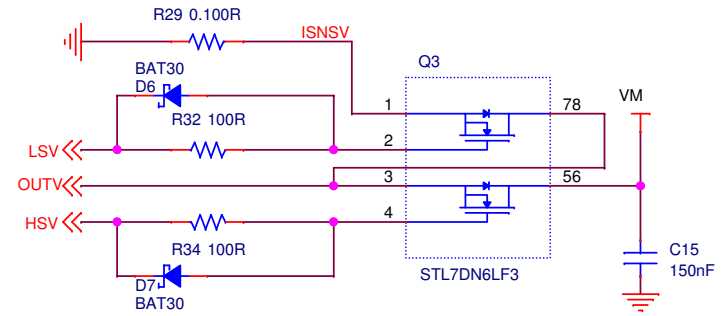

Gain = 4.375, Max sensed current = +/- 3.5 A

Title		
EVALKIT-ROBOT-1 Control Board		
Size	Document Number	Rev
A4		1.0
Date	Friday, May 29, 2020	Sheet 2 of 3

Title		
EVALKIT-ROBOT-1 Control Board		
Size A4	Document Number	Rev 1.0
Date:	Wednesday, October 09, 2019	Sheet 3 of 3