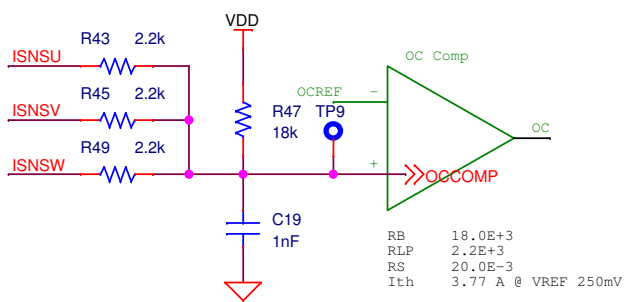

Gain = 4.375, Max sensed current = +/- 3.5 A

Title		
EVALKIT-ROBOT-1 Control Board		
Size	Document Number	Rev
A4		1.0
Date	Friday, May 29, 2020	Sheet 2 of 3

Title		
EVALKIT-ROBOT-1 Control Board		
Size A4	Document Number	Rev 1.0
Date:	Wednesday, October 09, 2019	Sheet 3 of 3