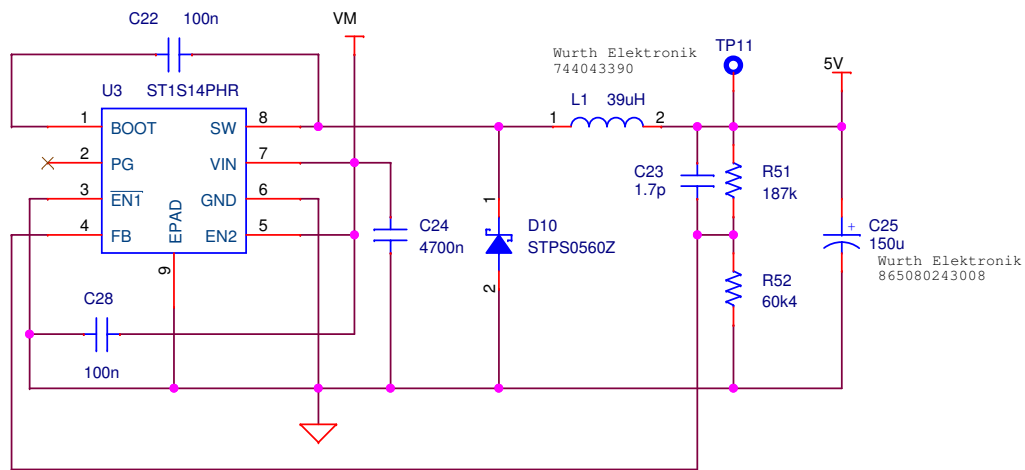

Gain = 4.375, Max sensed current = +/- 3.5 A

Title		
EVALKIT-ROBOT-1 Control Board		
Size	Document Number	Rev
A4		1.0
Date	Friday, May 29, 2020	Sheet 2 of 3

Title		
EVALKIT-ROBOT-1 Control Board		
Size A4	Document Number	Rev 1.0
Date:	Wednesday, October 09, 2019	Sheet 3 of 3