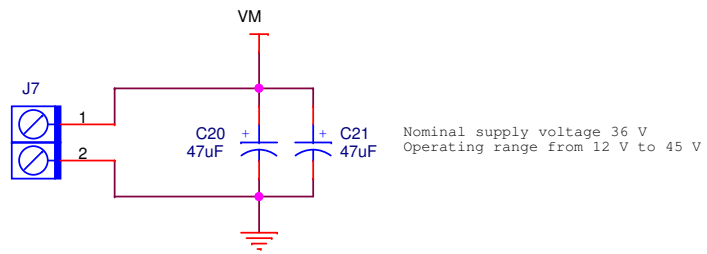

Gain = 4.375, Max sensed current = +/- 3.5 A

Title		
EVALKIT-ROBOT-1 Control Board		
Size	Document Number	Rev
A4		1.0
Date	Friday, May 29, 2020	Sheet 2 of 3

Title		
EVALKIT-ROBOT-1 Control Board		
Size A4	Document Number	Rev 1.0
Date:	Wednesday, October 09, 2019	Sheet 3 of 3