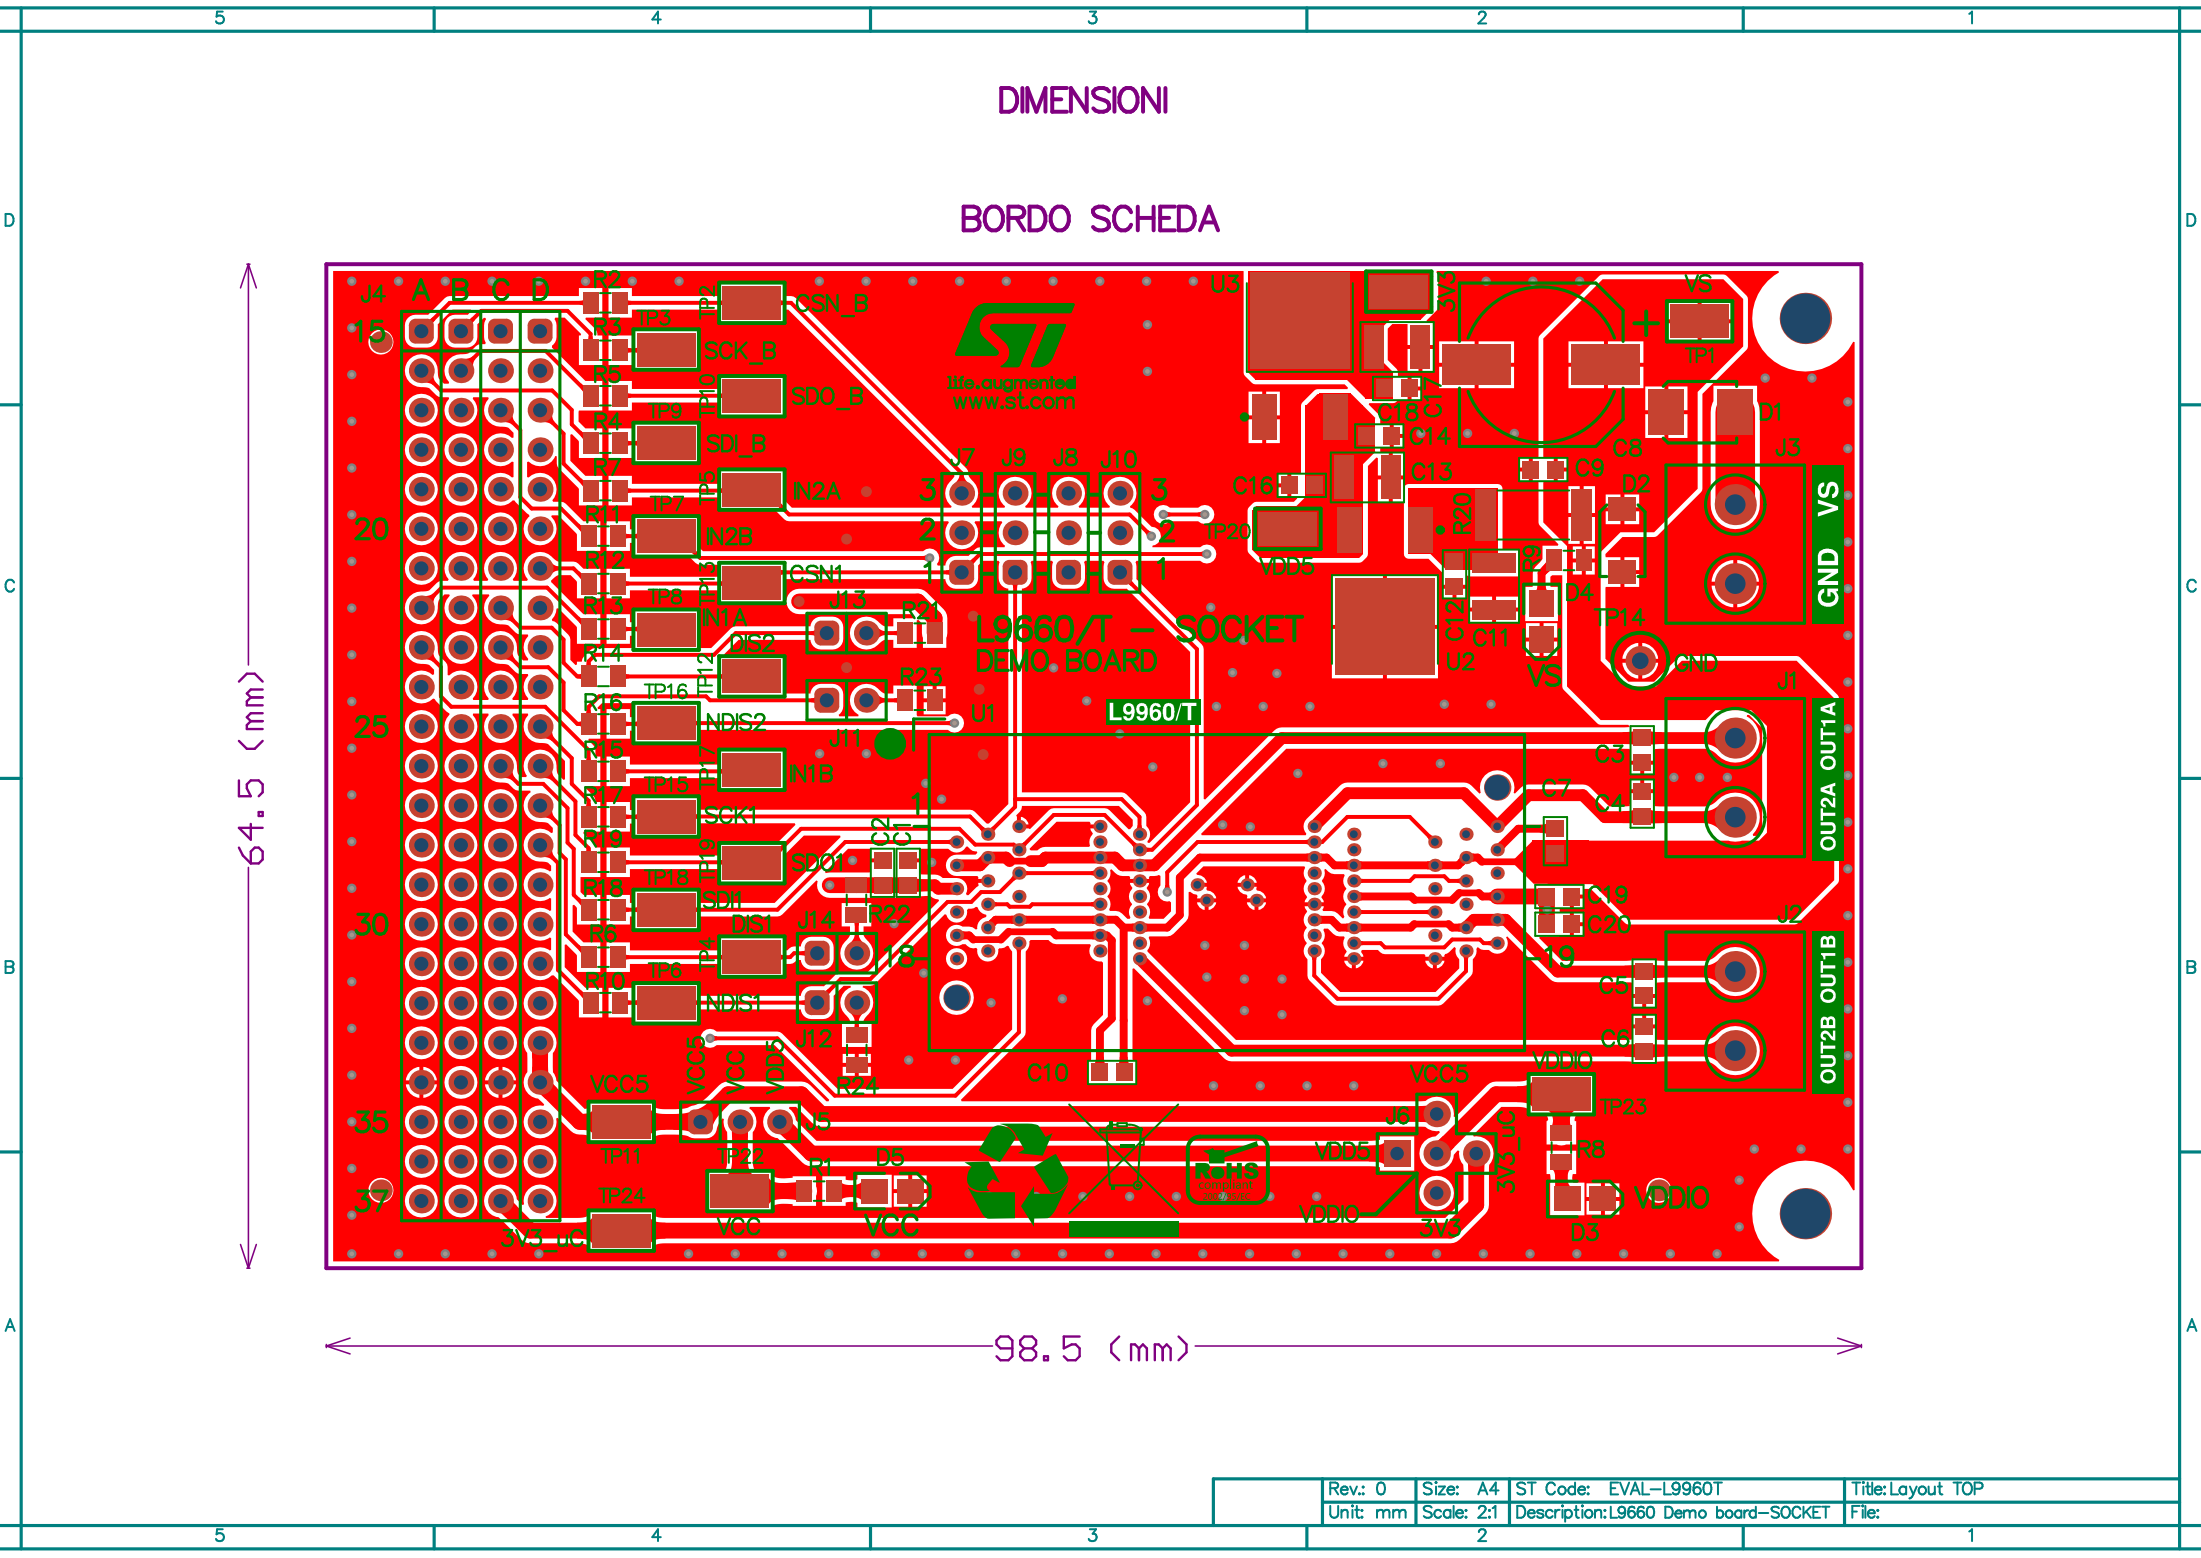

# DIMENSIONI

## BORDO SCHEDA

64.5 (mm)

98.5 (mm)

Rev.: 0	Size: A4	ST Code: EVAL-L9660T	Title: Layout TOP
Unit: mm	Scale: 2:1	Description: L9660 Demo board-SOCKET	File:

BORDO SCHEDA