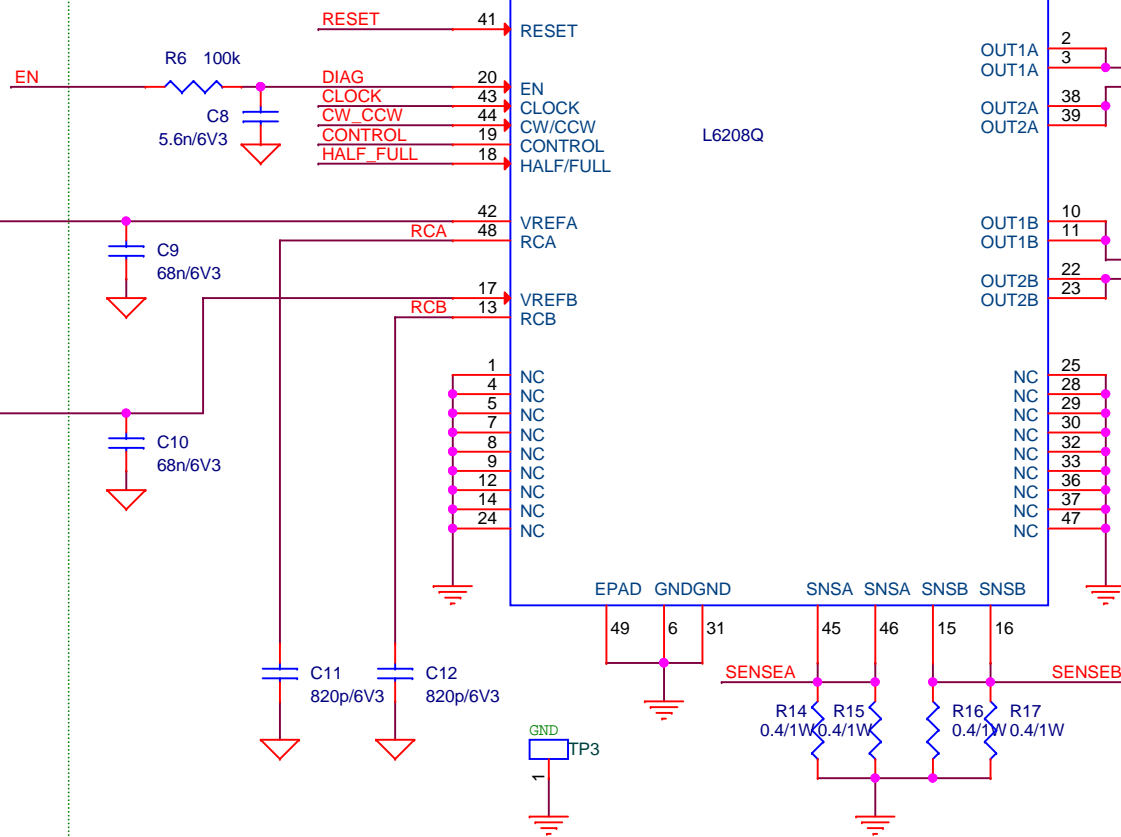

Application reference

Title		
EVAL6208Q		
Size	Document Number	Rev
A4		1.1
Date:	Tuesday, January 24, 2012	Sheet 1 of 1