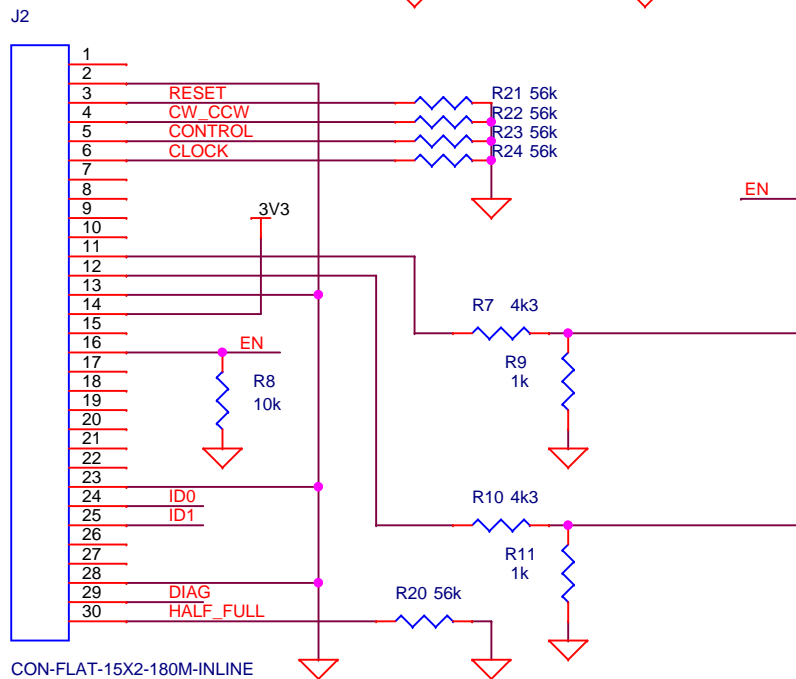

Application reference

Title		
EVAL6208Q		
Size	Document Number	Rev
A4		1.1
Date:	Tuesday, January 24, 2012	Sheet 1 of 1