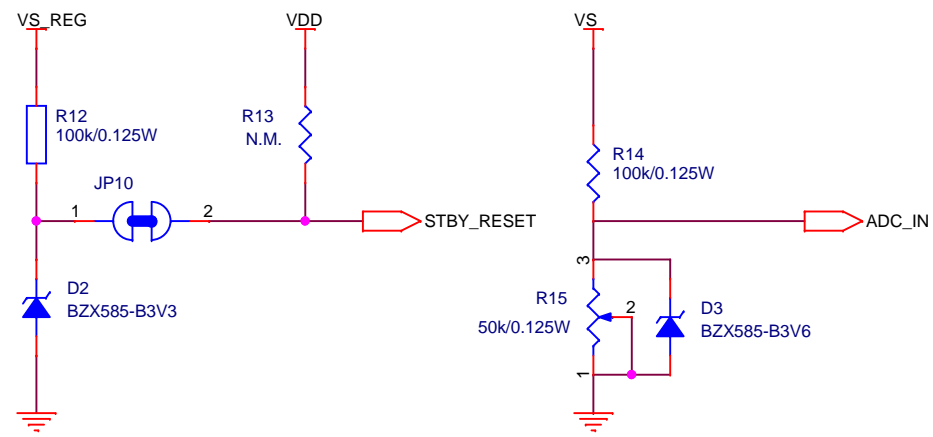

Title		
EVLPOWERSTEP01		
Size	Document Number	Rev
A4		1.1
Date:	Thursday, September 18, 2014	Sheet 1 of 2

Title		
EVLPOWERSTEP01		
Size	Document Number	Rev
A4		1.1
Date:	Thursday, September 18, 2014	Sheet 2 of 2