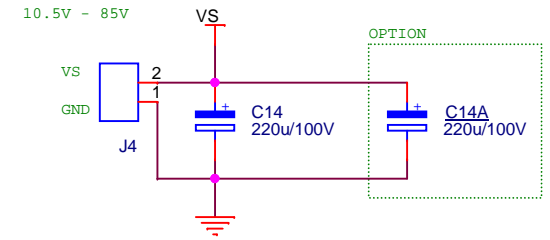

Title		
EVLPOWERSTEP01		
Size	Document Number	Rev
A4		1.1
Date:	Thursday, September 18, 2014	Sheet 1 of 2

Title		
EVLPOWERSTEP01		
Size	Document Number	Rev
A4		1.1
Date:	Thursday, September 18, 2014	Sheet 2 of 2