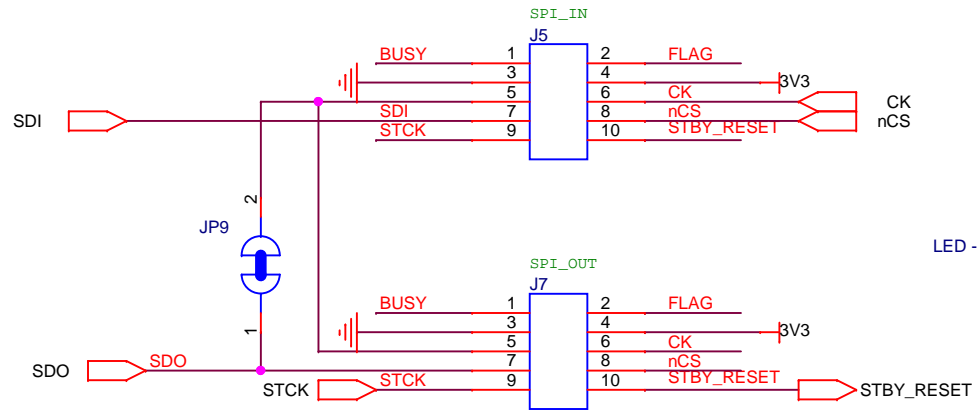

Title		
EVLPOWERSTEP01		
Size	Document Number	Rev
A4		1.1
Date:	Thursday, September 18, 2014	Sheet 1 of 2

Title		
EVLPOWERSTEP01		
Size	Document Number	Rev
A4		1.1
Date:	Thursday, September 18, 2014	Sheet 2 of 2