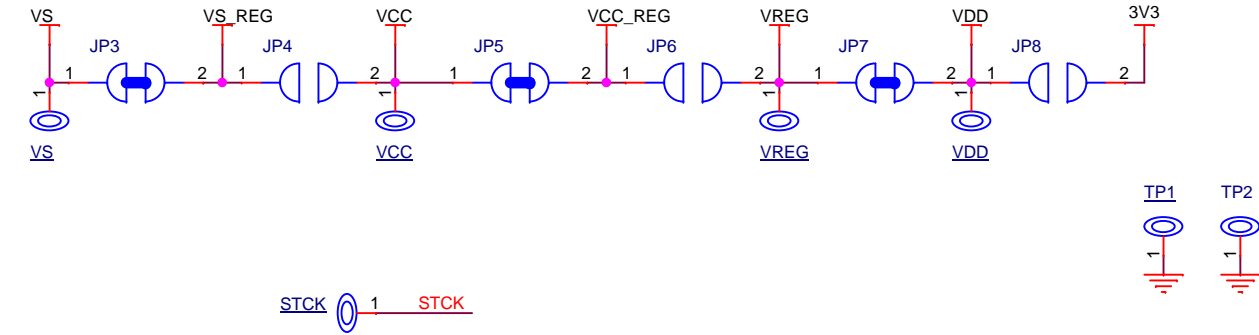

Title		
EVLPOWERSTEP01		
Size	Document Number	Rev
A4		1.1
Date:	Thursday, September 18, 2014	Sheet 1 of 2

Title		
EVLPOWERSTEP01		
Size	Document Number	Rev
A4		1.1
Date:	Thursday, September 18, 2014	Sheet 2 of 2