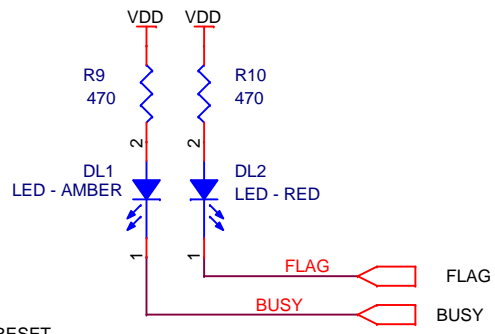

Title		
EVLPOWERSTEP01		
Size	Document Number	Rev
A4		1.1
Date:	Thursday, September 18, 2014	Sheet 1 of 2

Title		
EVLPOWERSTEP01		
Size	Document Number	Rev
A4		1.1
Date:	Thursday, September 18, 2014	Sheet 2 of 2