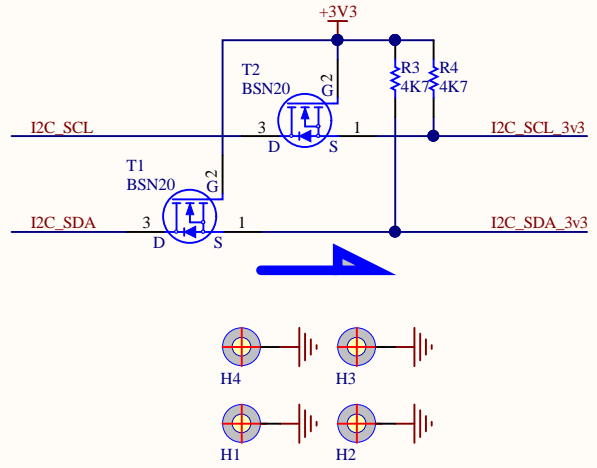

Default I2C Address : 01110000

Rev A.1: finalized for Alpha board manufacture.

TFT LCD