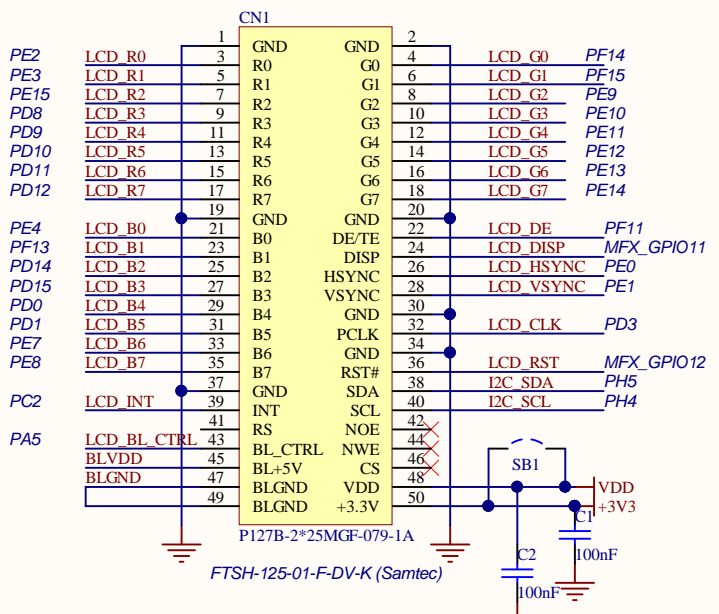

Default I2C Address : 01110000

Rev A.1: finalized for Alpha board manufacture.

TFT LCD