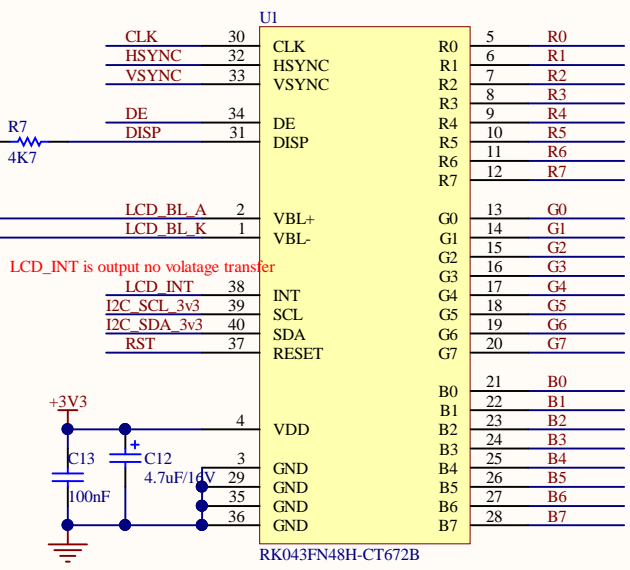

Default I2C Address : 01110000

Rev A.1: finalized for Alpha board manufacture.

TFT LCD