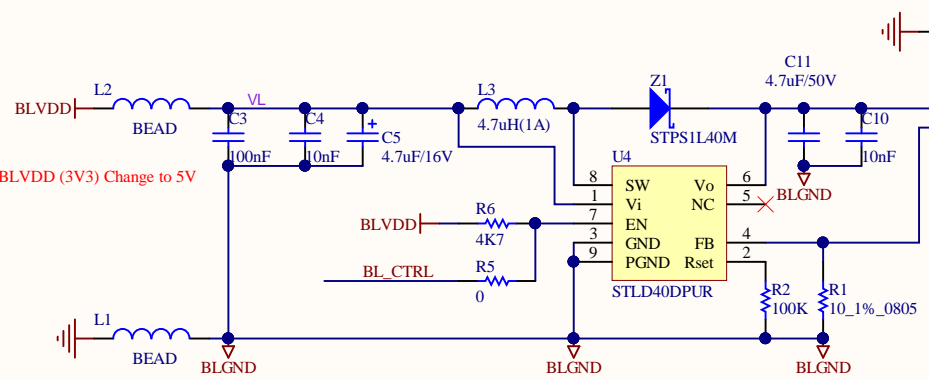

Default I2C Address : 01110000

Rev A.1: finalized for Alpha board manufacture.

TFT LCD