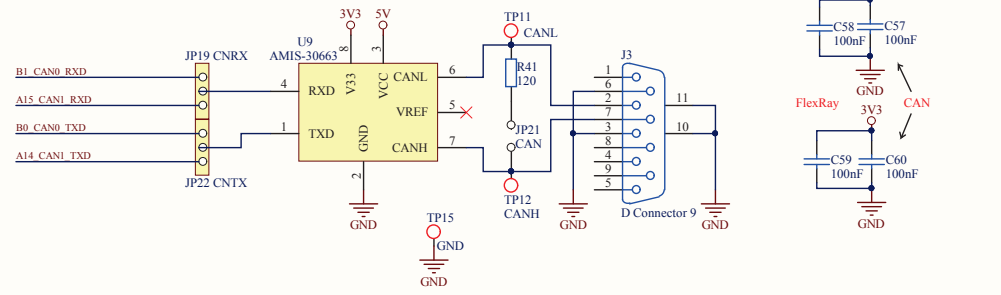

Title		
Size	Number	Revision
A4		
Date:	29/04/2016	Sheet of
File:	C:\Users\...\Debug interface.SchDoc	Drawn By:

Title		
Size	Number	Revision
A4		
Date:	29/04/2016	Sheet of
File:	C:\Users\...\Connector.SchDoc	Drawn By: