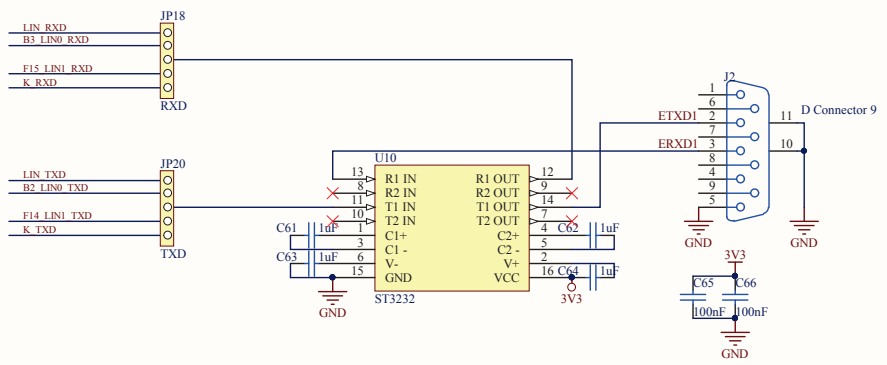

Title		
Size	Number	Revision
A4		
Date:	29/04/2016	Sheet of
File:	C:\Users\...\Debug interface.SchDoc	Drawn By:

Title		
Size	Number	Revision
A4		
Date:	29/04/2016	Sheet of
File:	C:\Users\...\Connector.SchDoc	Drawn By: