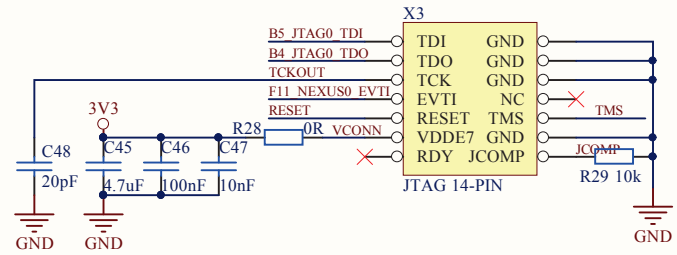

Title		
Size	Number	Revision
A4		
Date:	29/04/2016	Sheet of
File:	C:\Users\...\Debug interface.SchDoc	Drawn By:

Title		
Size	Number	Revision
A4		
Date:	29/04/2016	Sheet of
File:	C:\Users\...\Connector.SchDoc	Drawn By: