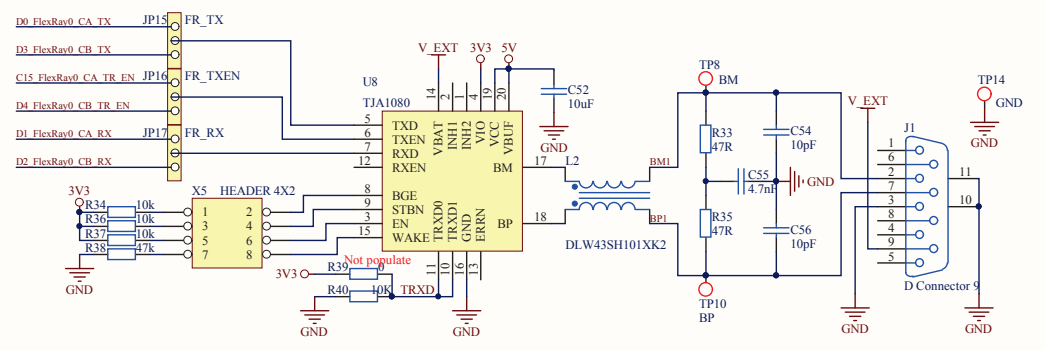

Title		
Size	Number	Revision
A4		
Date:	29/04/2016	Sheet of
File:	C:\Users\...\Debug interface.SchDoc	Drawn By:

Title		
Size	Number	Revision
A4		
Date:	29/04/2016	Sheet of
File:	C:\Users\...\Connector.SchDoc	Drawn By: