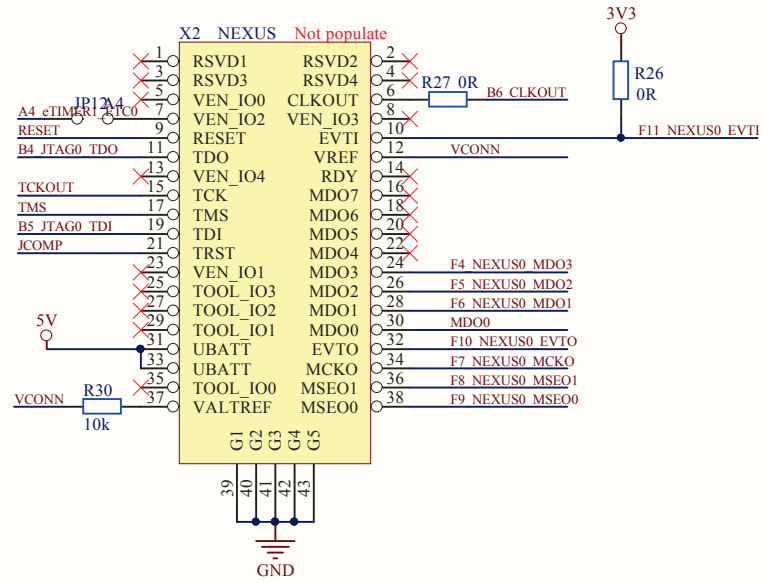

Title		
Size	Number	Revision
A4		
Date:	29/04/2016	Sheet of
File:	C:\Users\...\Debug interface.SchDoc	Drawn By:

Title		
Size	Number	Revision
A4		
Date:	29/04/2016	Sheet of
File:	C:\Users\...\Connector.SchDoc	Drawn By: