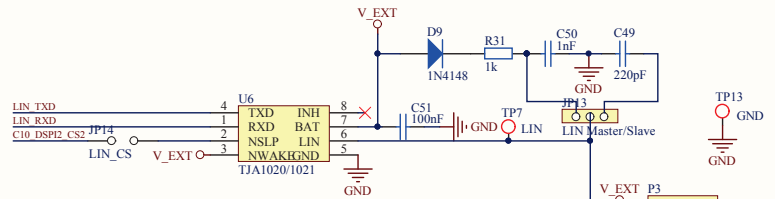

Title		
Size	Number	Revision
A4		
Date:	29/04/2016	Sheet of
File:	C:\Users\...\Debug interface.SchDoc	Drawn By:

Title		
Size	Number	Revision
A4		
Date:	29/04/2016	Sheet of
File:	C:\Users\...\Connector.SchDoc	Drawn By: