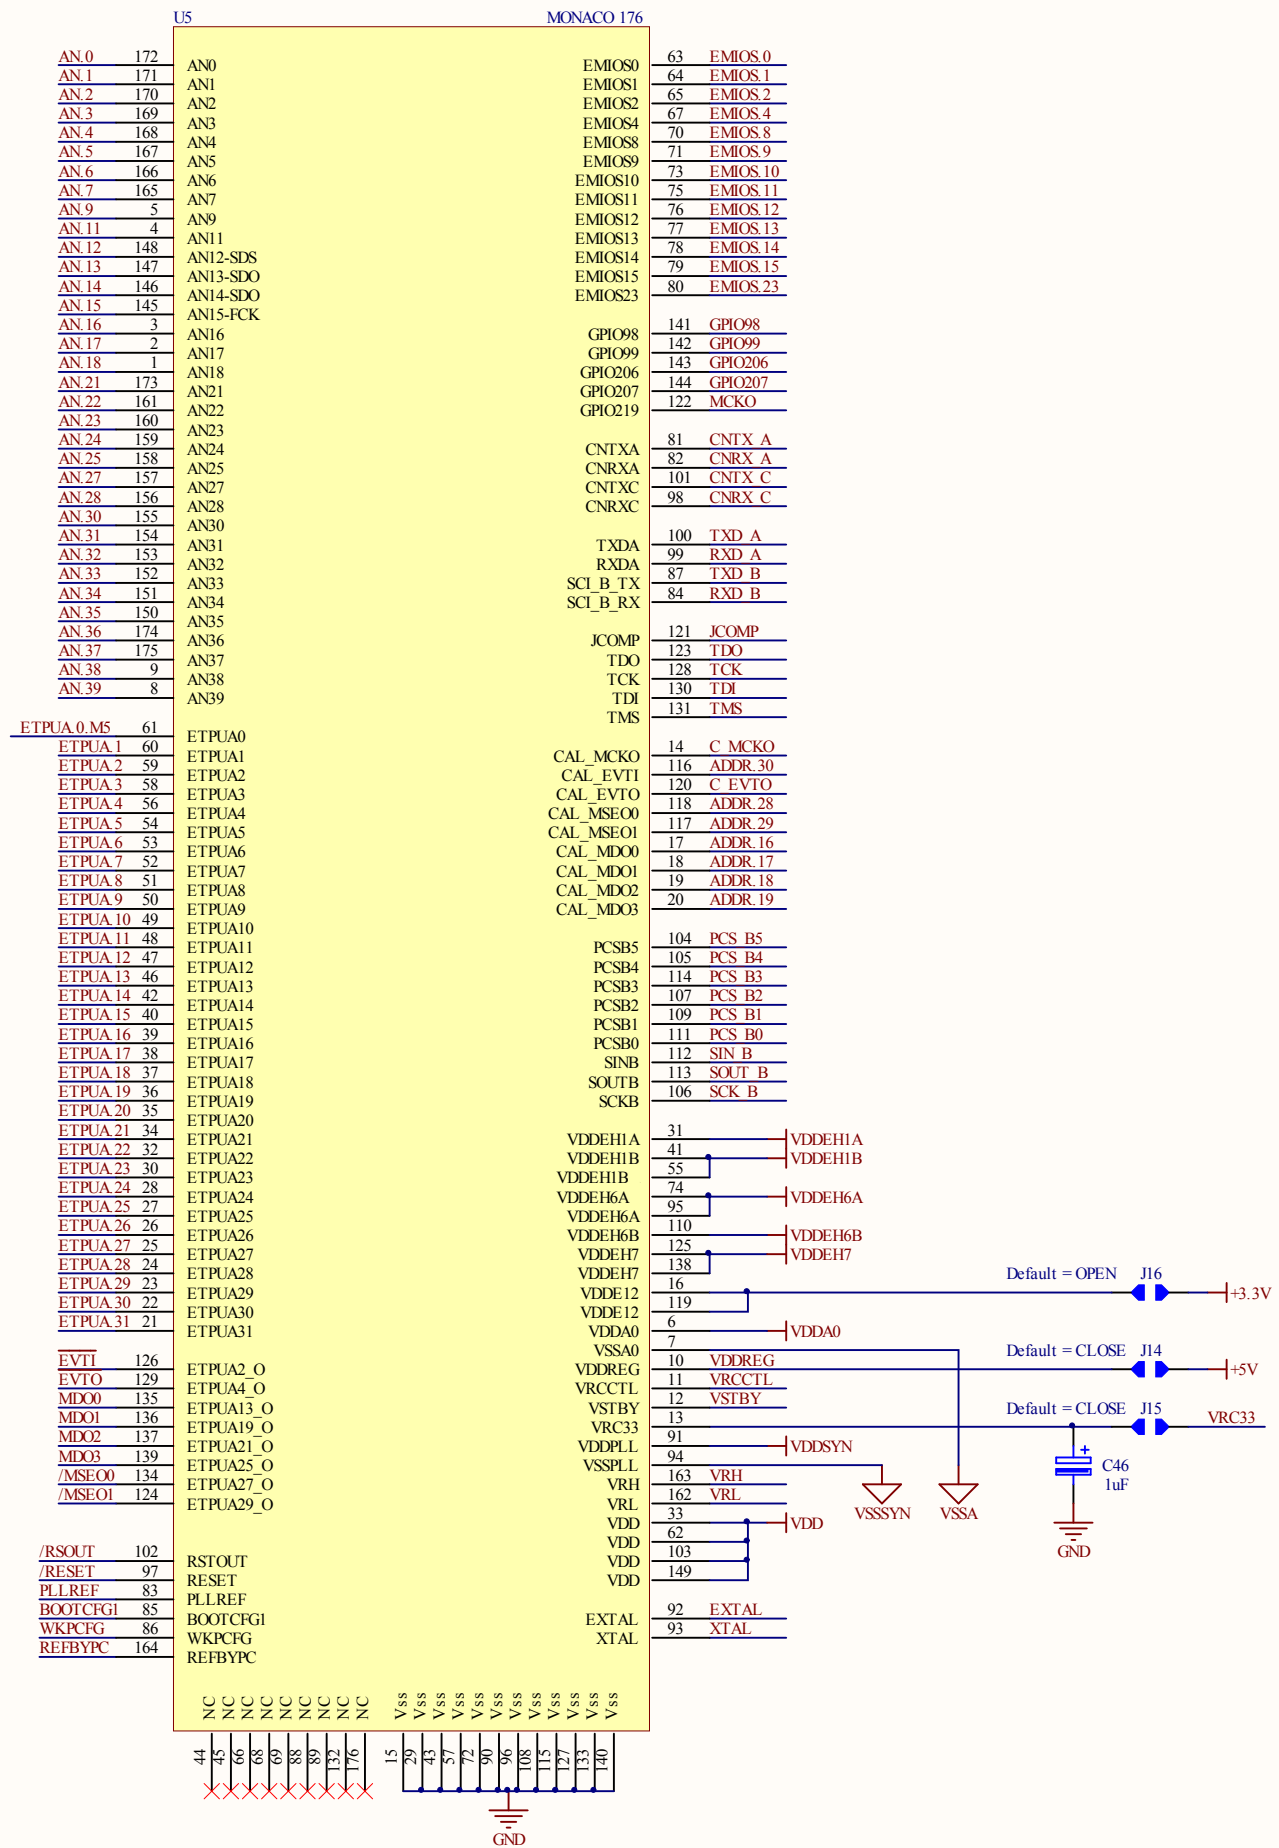

not populated

| Configuration | | |
|---------------|-----|-----|
| QFP176 | R4 | R13 |
| QFP100 | R5 | R14 |
| QFP144 | R5 | R4 |
| BGA208 | R13 | R14 |

| | | | |
|-------|----------------------------|--------------|-------------------------------------|
| Title | | | Memory - Mnaco CALIBRATIONBOARD 176 |
| Size | Number | Revision | |
| A3 | ASD421H | 0.10 | |
| Date: | 09/02/2012 | Sheet 2 of 3 | |
| File: | C:\SERVER\...Sheet2.SchDoc | Drawn By: | |

| | | |
|---------------------------------------|----------------------------|--------------|
| Title | | |
| Target - Monaco CALIBRATION BOARD 176 | | |
| Size | Number | Revision |
| A3 | ASD421H | 0.10 |
| Date: | 09/02/2012 | Sheet 3 of 3 |
| File: | C:\SERVER\...Sheet3.SchDoc | Drawn By: |