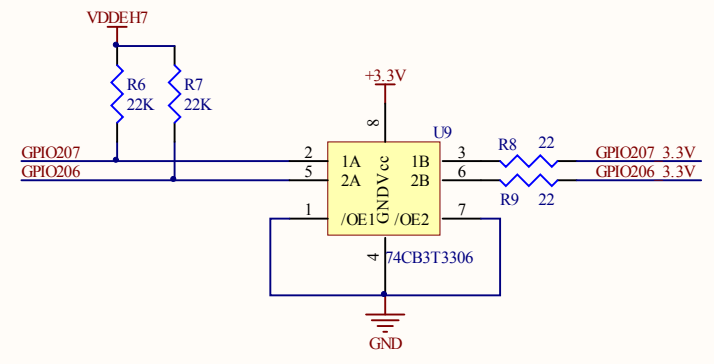

not populated

| Configuration | | |
|---------------|-----|-----|
| QFP176 | R4 | R13 |
| QFP100 | R5 | R14 |
| QFP144 | R5 | R4 |
| BGA208 | R13 | R14 |

| | | | |
|-------|----------------------------|--------------|-------------------------------------|
| Title | | | Memory - Mnaco CALIBRATIONBOARD 176 |
| Size | Number | Revision | |
| A3 | ASD421H | 0.10 | |
| Date: | 09/02/2012 | Sheet 2 of 3 | |
| File: | C:\SERVER\...Sheet2.SchDoc | Drawn By: | |

| | | |
|---------------------------------------|----------------------------|--------------|
| Title | | |
| Target - Monaco CALIBRATION BOARD 176 | | |
| Size | Number | Revision |
| A3 | ASD421H | 0.10 |
| Date: | 09/02/2012 | Sheet 3 of 3 |
| File: | C:\SERVER\...Sheet3.SchDoc | Drawn By: |