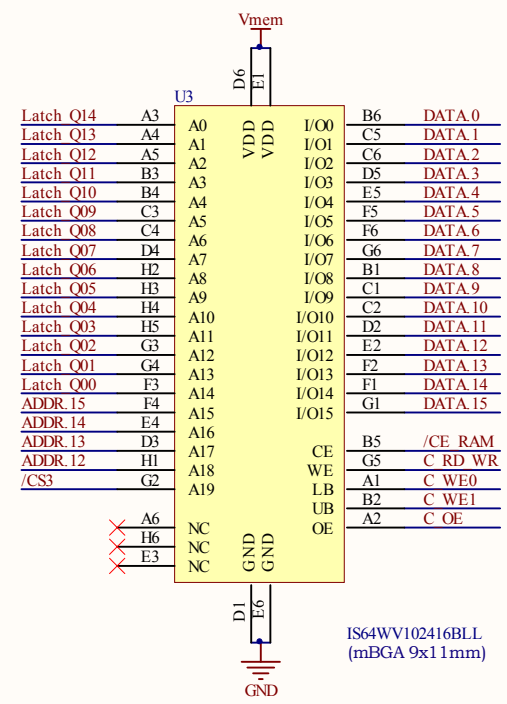

not populated

| Configuration | | |
|---------------|-----|-----|
| QFP176 | R4 | R13 |
| QFP100 | R5 | R14 |
| QFP144 | R5 | R4 |
| BGA208 | R13 | R14 |

| | | | |
|-------|----------------------------|--------------|-------------------------------------|
| Title | | | Memory - Mnaco CALIBRATIONBOARD 176 |
| Size | Number | Revision | |
| A3 | ASD421H | 0.10 | |
| Date: | 09/02/2012 | Sheet 2 of 3 | |
| File: | C:\SERVER\...Sheet2.SchDoc | Drawn By: | |

| | | |
|---------------------------------------|----------------------------|--------------|
| Title | | |
| Target - Monaco CALIBRATION BOARD 176 | | |
| Size | Number | Revision |
| A3 | ASD421H | 0.10 |
| Date: | 09/02/2012 | Sheet 3 of 3 |
| File: | C:\SERVER\...Sheet3.SchDoc | Drawn By: |