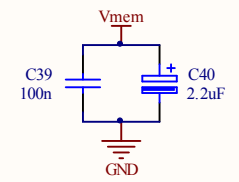

not populated

| Configuration | | |
|---------------|-----|-----|
| QFP176 | R4 | R13 |
| QFP100 | R5 | R14 |
| QFP144 | R5 | R4 |
| BGA208 | R13 | R14 |

| | | | |
|-------|----------------------------|--------------|-------------------------------------|
| Title | | | Memory - Mnaco CALIBRATIONBOARD 176 |
| Size | Number | Revision | |
| A3 | ASD421H | 0.10 | |
| Date: | 09/02/2012 | Sheet 2 of 3 | |
| File: | C:\SERVER\...Sheet2.SchDoc | Drawn By: | |