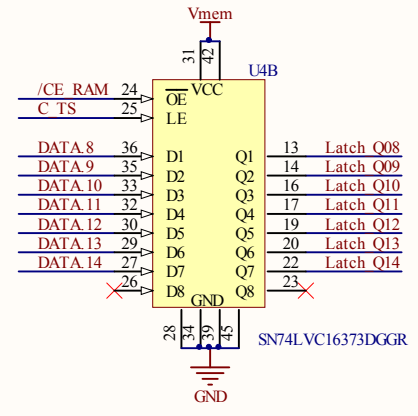

not populated

| Configuration | | |
|---------------|-----|-----|
| QFP176 | R4 | R13 |
| QFP100 | R5 | R14 |
| QFP144 | R5 | R4 |
| BGA208 | R13 | R14 |

| | | | |
|-------|----------------------------|--------------|-------------------------------------|
| Title | | | Memory - Mnaco CALIBRATIONBOARD 176 |
| Size | Number | Revision | |
| A3 | ASD421H | 0.10 | |
| Date: | 09/02/2012 | Sheet 2 of 3 | |
| File: | C:\SERVER\...Sheet2.SchDoc | Drawn By: | |

| | | |
|---------------------------------------|----------------------------|--------------|
| Title | | |
| Target - Monaco CALIBRATION BOARD 176 | | |
| Size | Number | Revision |
| A3 | ASD421H | 0.10 |
| Date: | 09/02/2012 | Sheet 3 of 3 |
| File: | C:\SERVER\...Sheet3.SchDoc | Drawn By: |