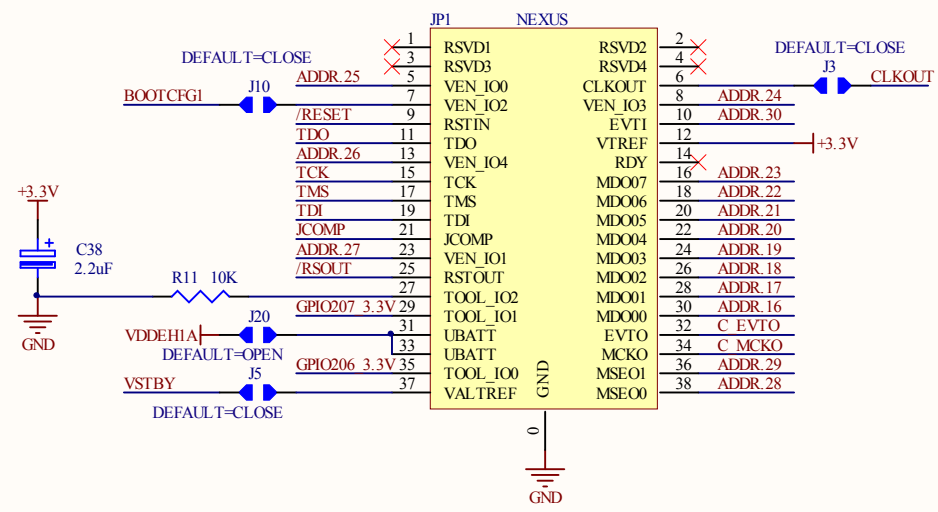

not populated

| Configuration | | |
|---------------|-----|-----|
| QFP176 | R4 | R13 |
| QFP100 | R5 | R14 |
| QFP144 | R5 | R4 |
| BGA208 | R13 | R14 |

| | | | |
|-------|----------------------------|--------------|-------------------------------------|
| Title | | | Memory - Mnaco CALIBRATIONBOARD 176 |
| Size | Number | Revision | |
| A3 | ASD421H | 0.10 | |
| Date: | 09/02/2012 | Sheet 2 of 3 | |
| File: | C:\SERVER\...Sheet2.SchDoc | Drawn By: | |

| | | |
|---------------------------------------|----------------------------|--------------|
| Title | | |
| Target - Monaco CALIBRATION BOARD 176 | | |
| Size | Number | Revision |
| A3 | ASD421H | 0.10 |
| Date: | 09/02/2012 | Sheet 3 of 3 |
| File: | C:\SERVER\...Sheet3.SchDoc | Drawn By: |