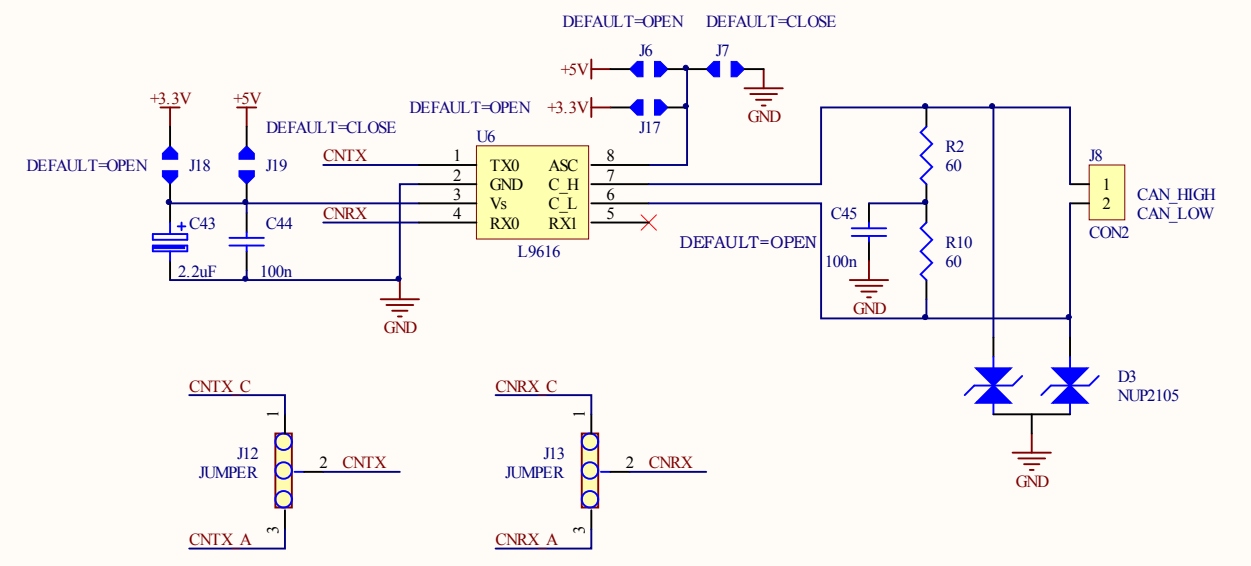

not populated

| Configuration | | |
|---------------|-----|-----|
| QFP176 | R4 | R13 |
| QFP100 | R5 | R14 |
| QFP144 | R5 | R4 |
| BGA208 | R13 | R14 |

| | | | |
|-------|----------------------------|--------------|-------------------------------------|
| Title | | | Memory - Mnaco CALIBRATIONBOARD 176 |
| Size | Number | Revision | |
| A3 | ASD421H | 0.10 | |
| Date: | 09/02/2012 | Sheet 2 of 3 | |
| File: | C:\SERVER\...Sheet2.SchDoc | Drawn By: | |

| | | |
|---------------------------------------|----------------------------|--------------|
| Title | | |
| Target - Monaco CALIBRATION BOARD 176 | | |
| Size | Number | Revision |
| A3 | ASD421H | 0.10 |
| Date: | 09/02/2012 | Sheet 3 of 3 |
| File: | C:\SERVER\...Sheet3.SchDoc | Drawn By: |