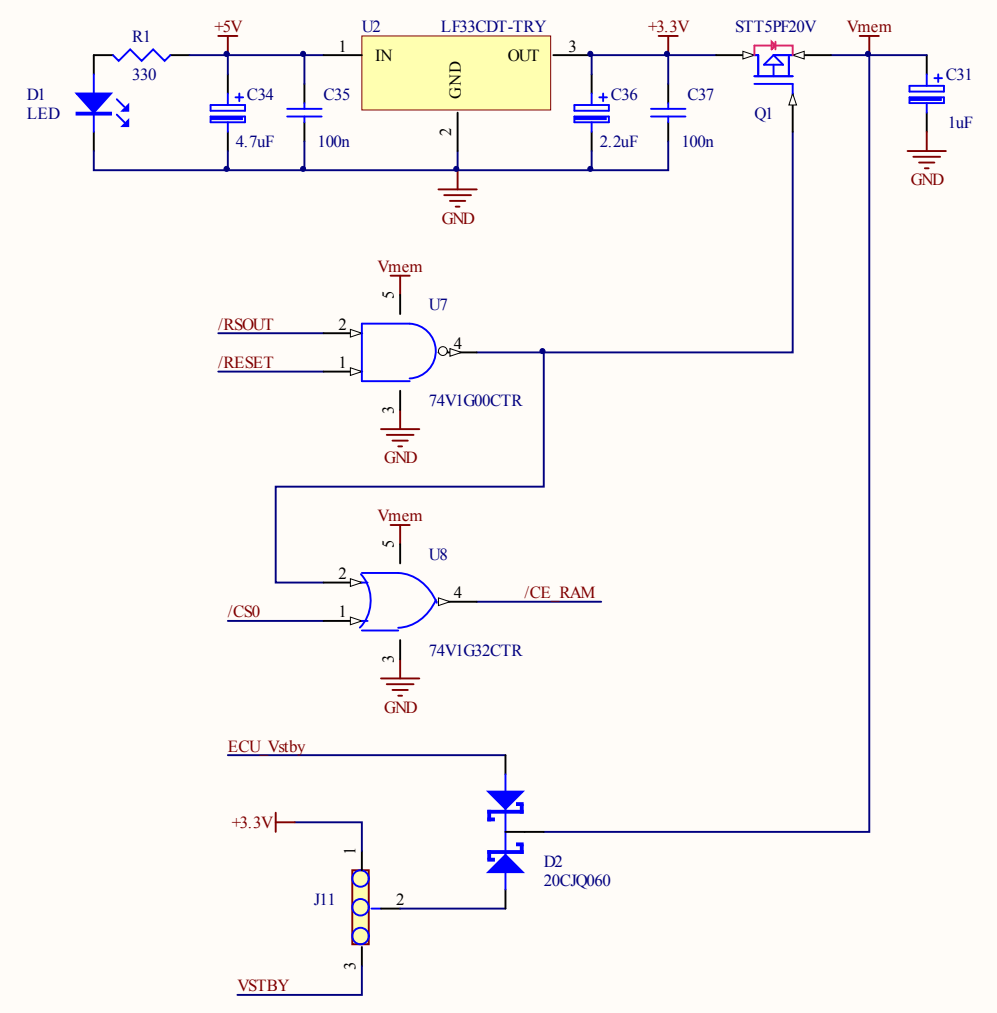

not populated

| Configuration | | |
|---------------|-----|-----|
| QFP176 | R4 | R13 |
| QFP100 | R5 | R14 |
| QFP144 | R5 | R4 |
| BGA208 | R13 | R14 |

| | | | |
|-------|----------------------------|--------------|-------------------------------------|
| Title | | | Memory - Mnaco CALIBRATIONBOARD 176 |
| Size | Number | Revision | |
| A3 | ASD421H | 0.10 | |
| Date: | 09/02/2012 | Sheet 2 of 3 | |
| File: | C:\SERVER\...Sheet2.SchDoc | Drawn By: | |

| | | |
|---------------------------------------|----------------------------|--------------|
| Title | | |
| Target - Monaco CALIBRATION BOARD 176 | | |
| Size | Number | Revision |
| A3 | ASD421H | 0.10 |
| Date: | 09/02/2012 | Sheet 3 of 3 |
| File: | C:\SERVER\...Sheet3.SchDoc | Drawn By: |