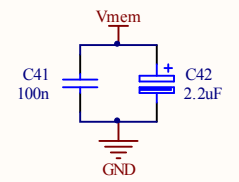

not populated

| Configuration | | |
|---------------|-----|-----|
| QFP176 | R4 | R13 |
| QFP100 | R5 | R14 |
| QFP144 | R5 | R4 |
| BGA208 | R13 | R14 |

| | | | |
|-------|----------------------------|--------------|-------------------------------------|
| Title | | | Memory - Mnaco CALIBRATIONBOARD 176 |
| Size | Number | Revision | |
| A3 | ASD421H | 0.10 | |
| Date: | 09/02/2012 | Sheet 2 of 3 | |
| File: | C:\SERVER\...Sheet2.SchDoc | Drawn By: | |

| | | |
|---------------------------------------|----------------------------|--------------|
| Title | | |
| Target - Monaco CALIBRATION BOARD 176 | | |
| Size | Number | Revision |
| A3 | ASD421H | 0.10 |
| Date: | 09/02/2012 | Sheet 3 of 3 |
| File: | C:\SERVER\...Sheet3.SchDoc | Drawn By: |