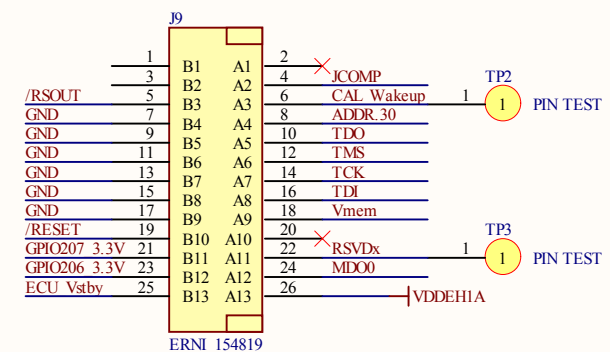

not populated

| Configuration | | |
|---------------|-----|-----|
| QFP176 | R4 | R13 |
| QFP100 | R5 | R14 |
| QFP144 | R5 | R4 |
| BGA208 | R13 | R14 |

| | | | |
|-------|----------------------------|--------------|-------------------------------------|
| Title | | | Memory - Mnaco CALIBRATIONBOARD 176 |
| Size | Number | Revision | |
| A3 | ASD421H | 0.10 | |
| Date: | 09/02/2012 | Sheet 2 of 3 | |
| File: | C:\SERVER\...Sheet2.SchDoc | Drawn By: | |

| | | |
|---------------------------------------|----------------------------|--------------|
| Title | | |
| Target - Monaco CALIBRATION BOARD 176 | | |
| Size | Number | Revision |
| A3 | ASD421H | 0.10 |
| Date: | 09/02/2012 | Sheet 3 of 3 |
| File: | C:\SERVER\...Sheet3.SchDoc | Drawn By: |