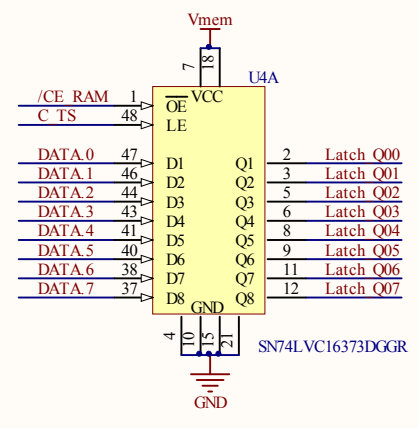

not populated

| Configuration | | |
|---------------|-----|-----|
| QFP176 | R4 | R13 |
| QFP100 | R5 | R14 |
| QFP144 | R5 | R4 |
| BGA208 | R13 | R14 |

| | | | |
|-------|----------------------------|--------------|-------------------------------------|
| Title | | | Memory - Mnaco CALIBRATIONBOARD 176 |
| Size | Number | Revision | |
| A3 | ASD421H | 0.10 | |
| Date: | 09/02/2012 | Sheet 2 of 3 | |
| File: | C:\SERVER\...Sheet2.SchDoc | Drawn By: | |

| | | |
|---------------------------------------|----------------------------|--------------|
| Title | | |
| Target - Monaco CALIBRATION BOARD 176 | | |
| Size | Number | Revision |
| A3 | ASD421H | 0.10 |
| Date: | 09/02/2012 | Sheet 3 of 3 |
| File: | C:\SERVER\...Sheet3.SchDoc | Drawn By: |