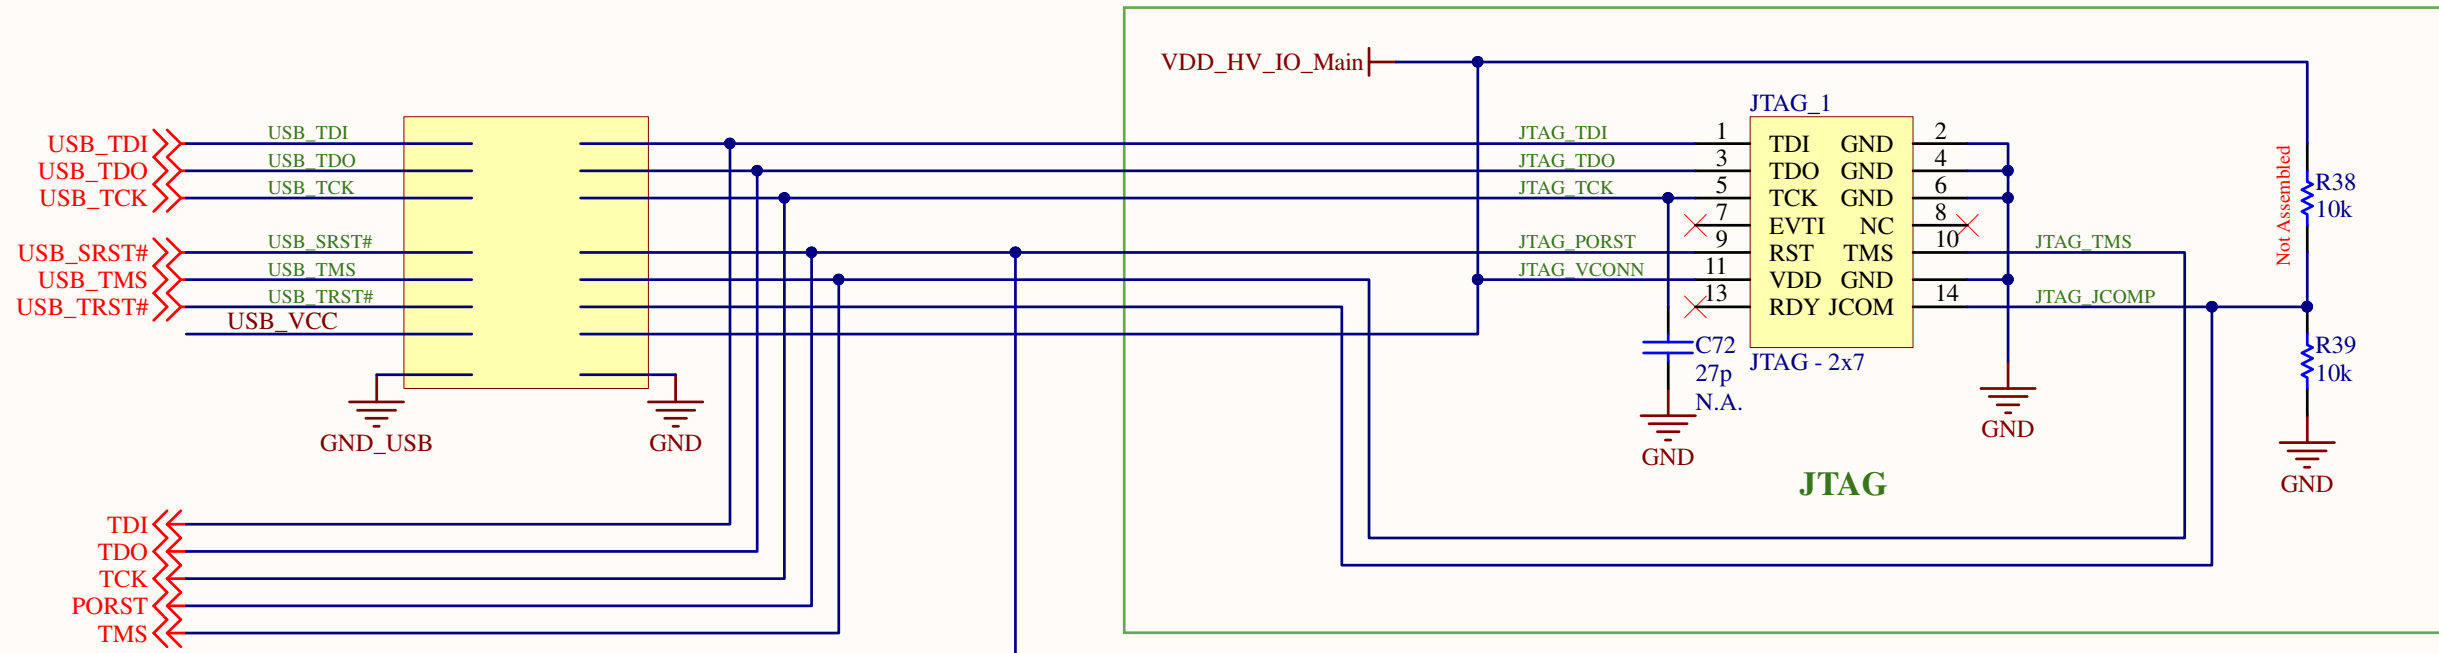

Title: <b>SPC574S-DISP: PSU</b>			STMicroelectronics srl ADG - Automotive and Discrete Group Via C. Olivetti, 2 20864 Agrate B.za (MB) Italy		 life.augmented
Size: A4	Number: 2	Revision: 1.00			
Date: 11-giu-2019	Time: 09:30:33	Sheet 2 of 9			
File: SPC574S-DISP_PSU.SchDoc					

Title <b>SPC574S-DISP: MCU</b>			STMicroelectronics srl ADG - Automotive and Discrete Group Via C. Olivetti, 2 20864 Agrate B.za (MB) Italy	 life.augmented
Size: A3	Number: 3	Revision: 1.00		
Date: 11-giu-2019	Time: 09:30:33	Sheet 3 of 9		
File: SPC574S-DISP_MCU.SchDoc				