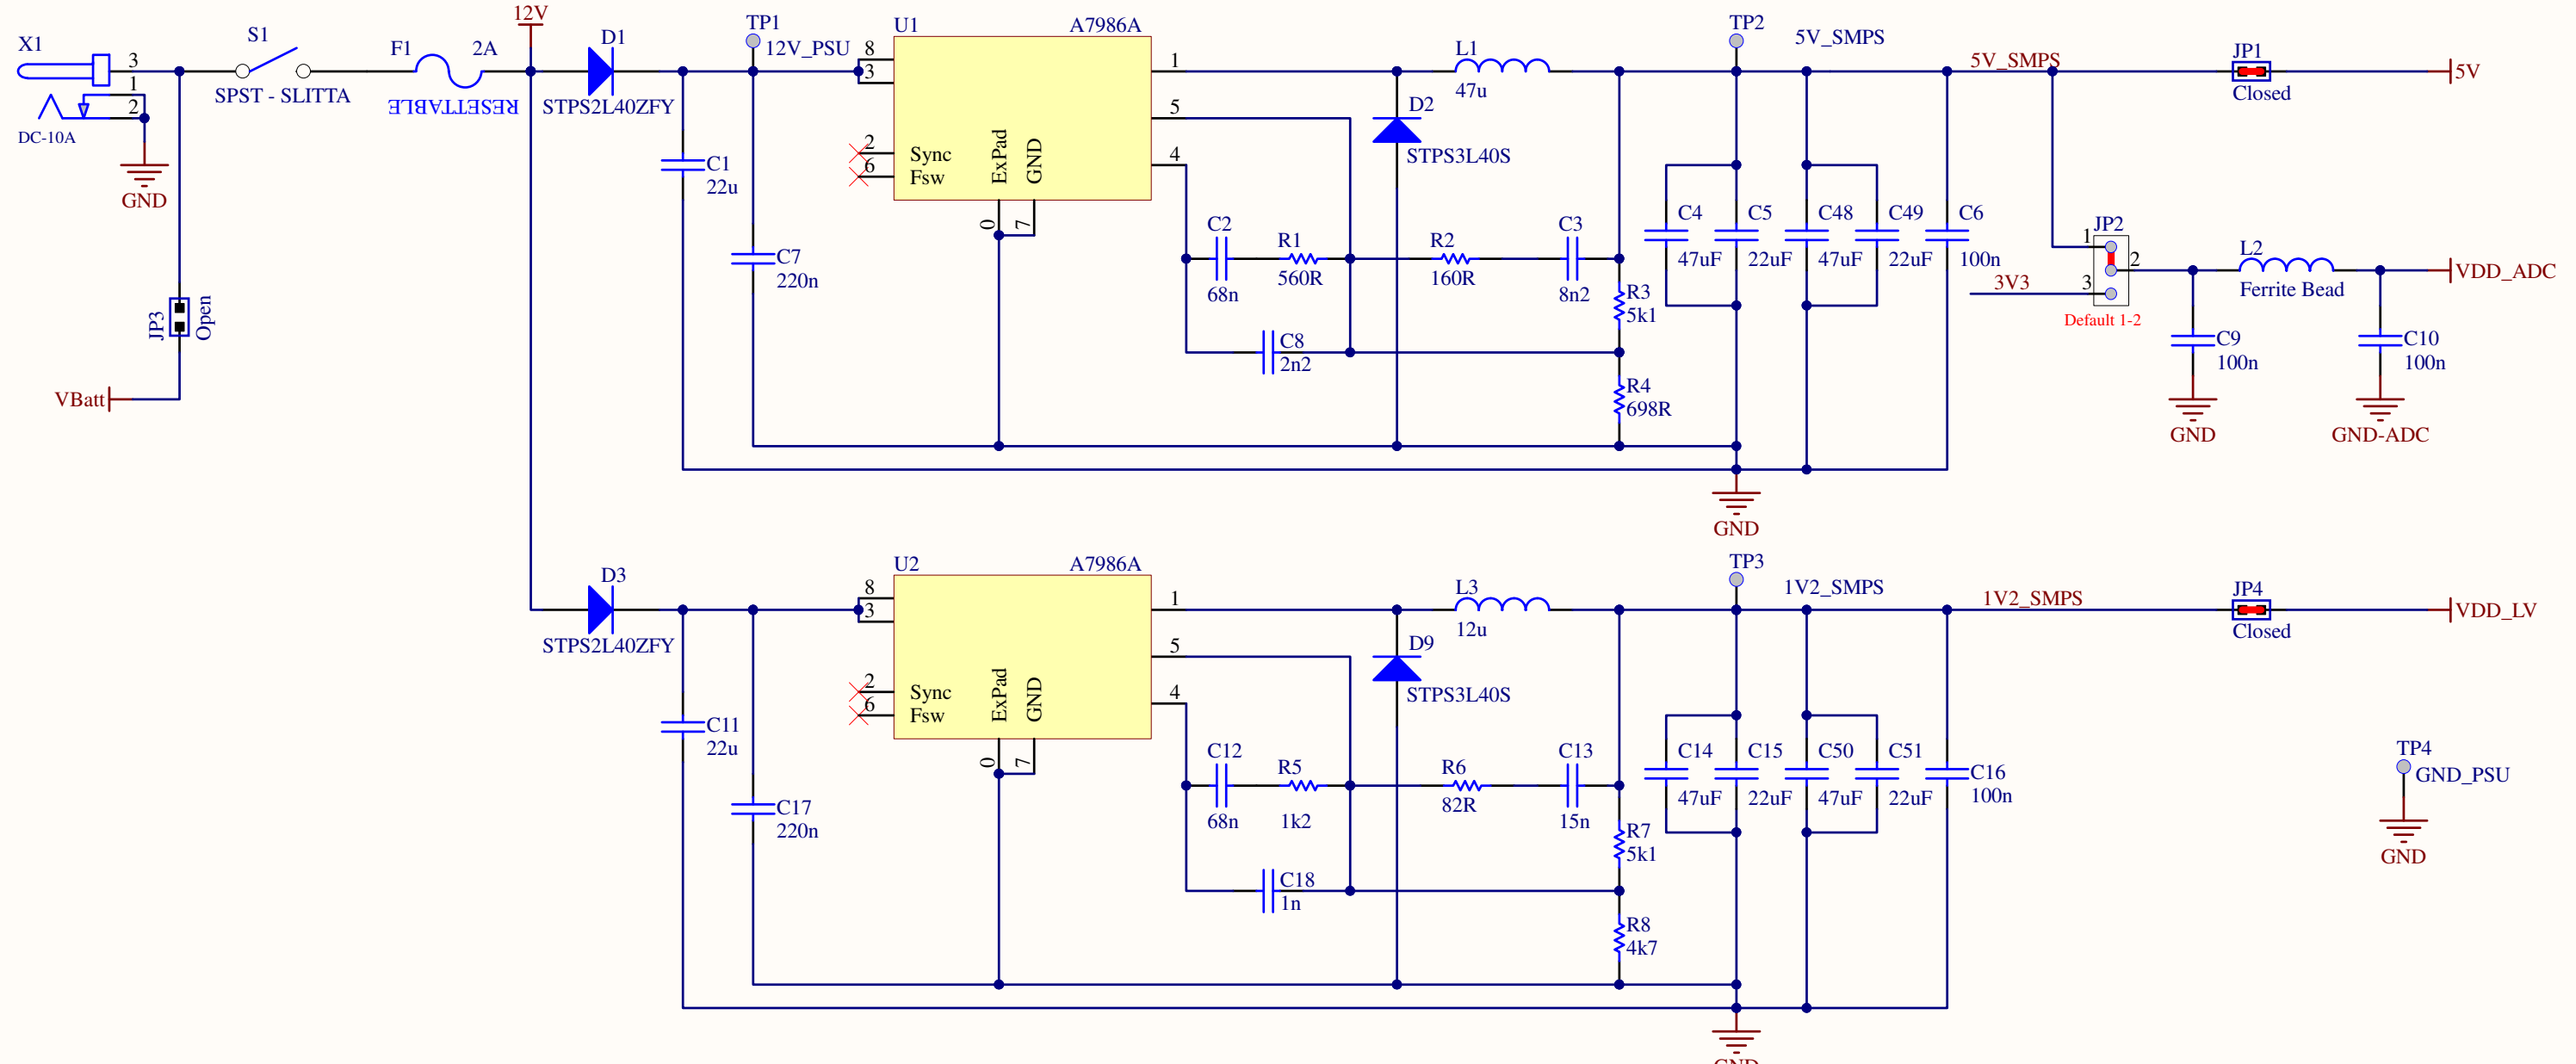

Title: <b>SPC574S-DISP: PSU</b>			STMicroelectronics srl ADG - Automotive and Discrete Group Via C. Olivetti, 2 20864 Agrate B.za (MB) Italy		 life.augmented
Size: A4	Number: 2	Revision: 1.00			
Date: 11-giu-2019	Time: 09:30:33	Sheet 2 of 9			
File: SPC574S-DISP_PSU.SchDoc					