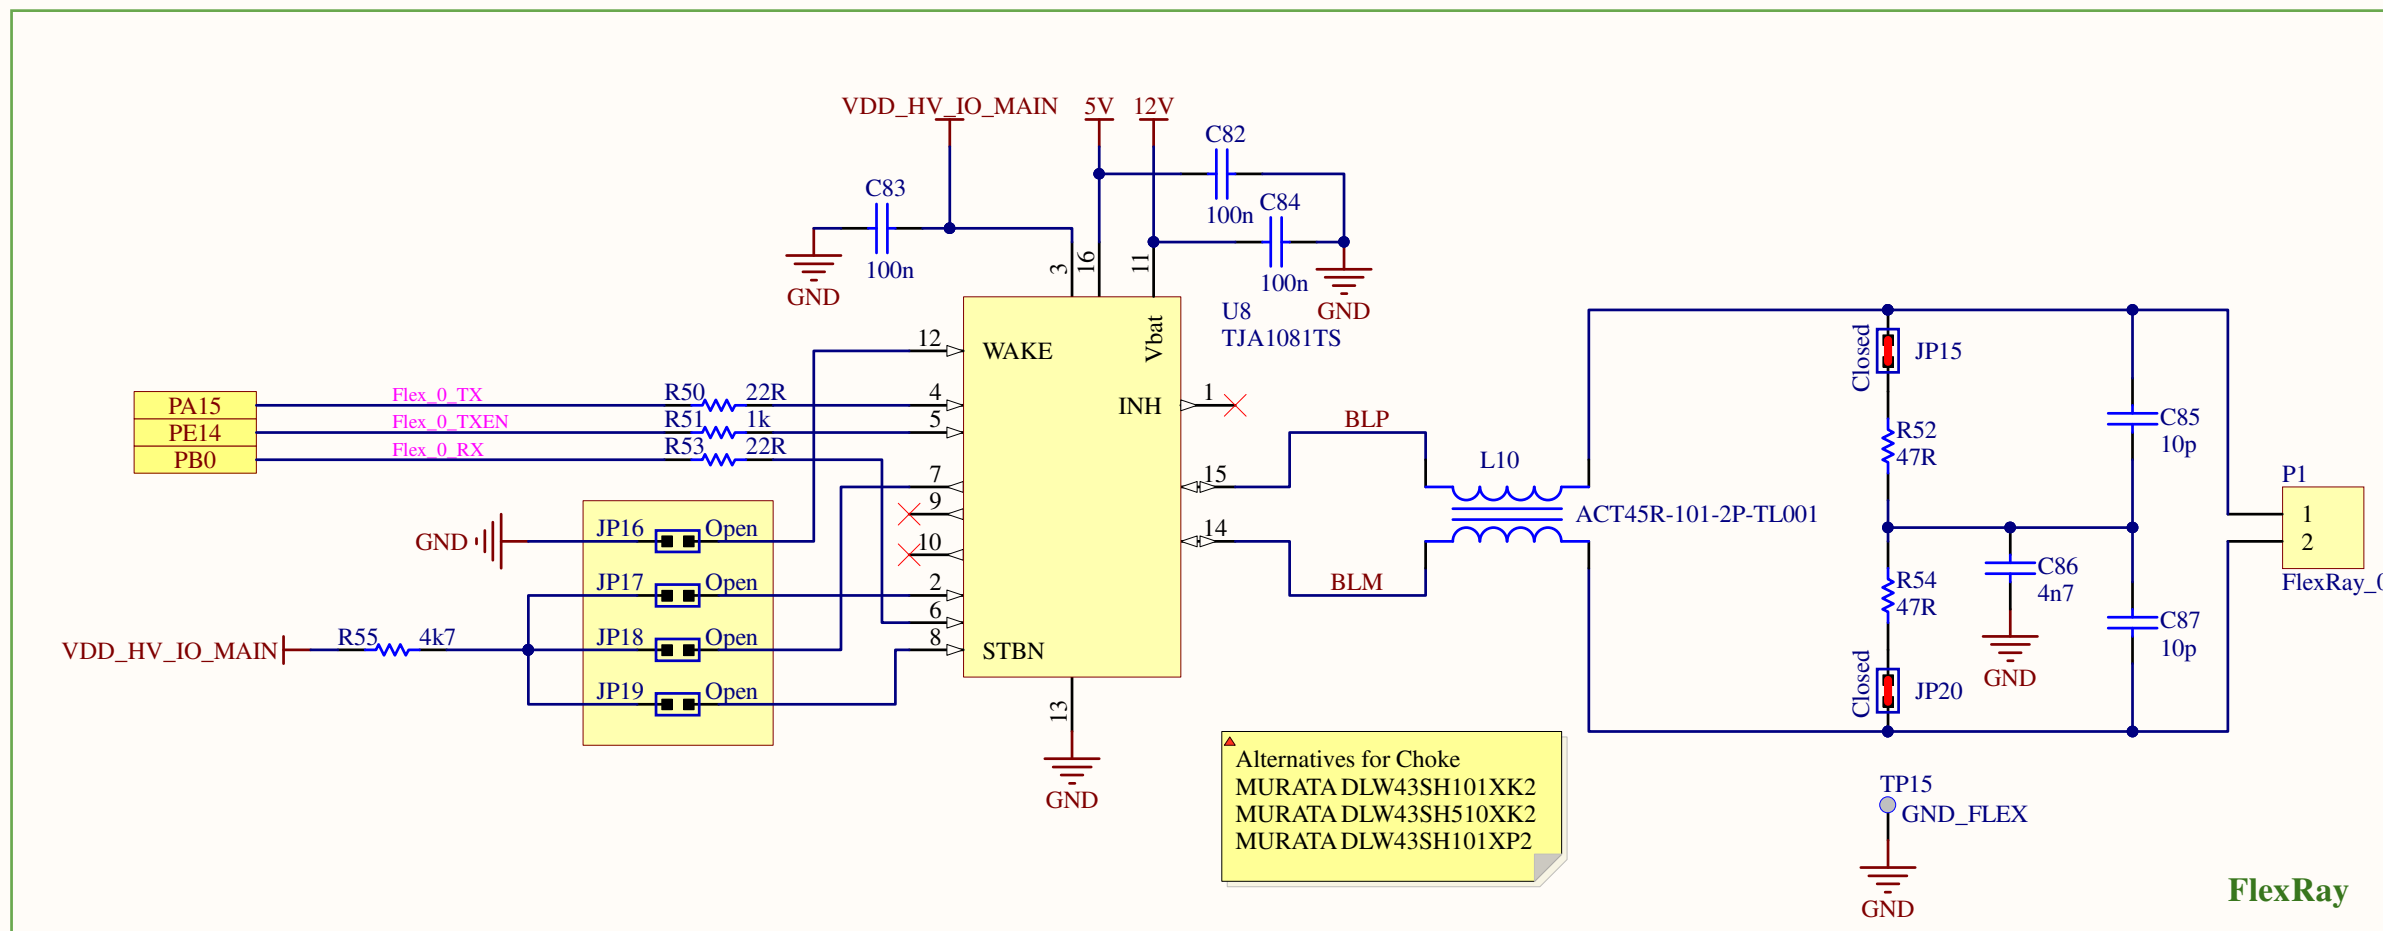

FlexRay

Title SPC574S-DISP: LIN and FlexRay			STMicroelectronics srl ADG - Automotive and Discrete Group Via C. Olivetti, 2 20864 Agrate B.za (MB) Italy	 life.augmented
Size: A4	Number: 7	Revision: 1.00		
Date: 11-giu-2019	Time: 09:30:34	Sheet 7 of 9		
File: SPC574S-DISP_LIN_FlexRay.SchDoc