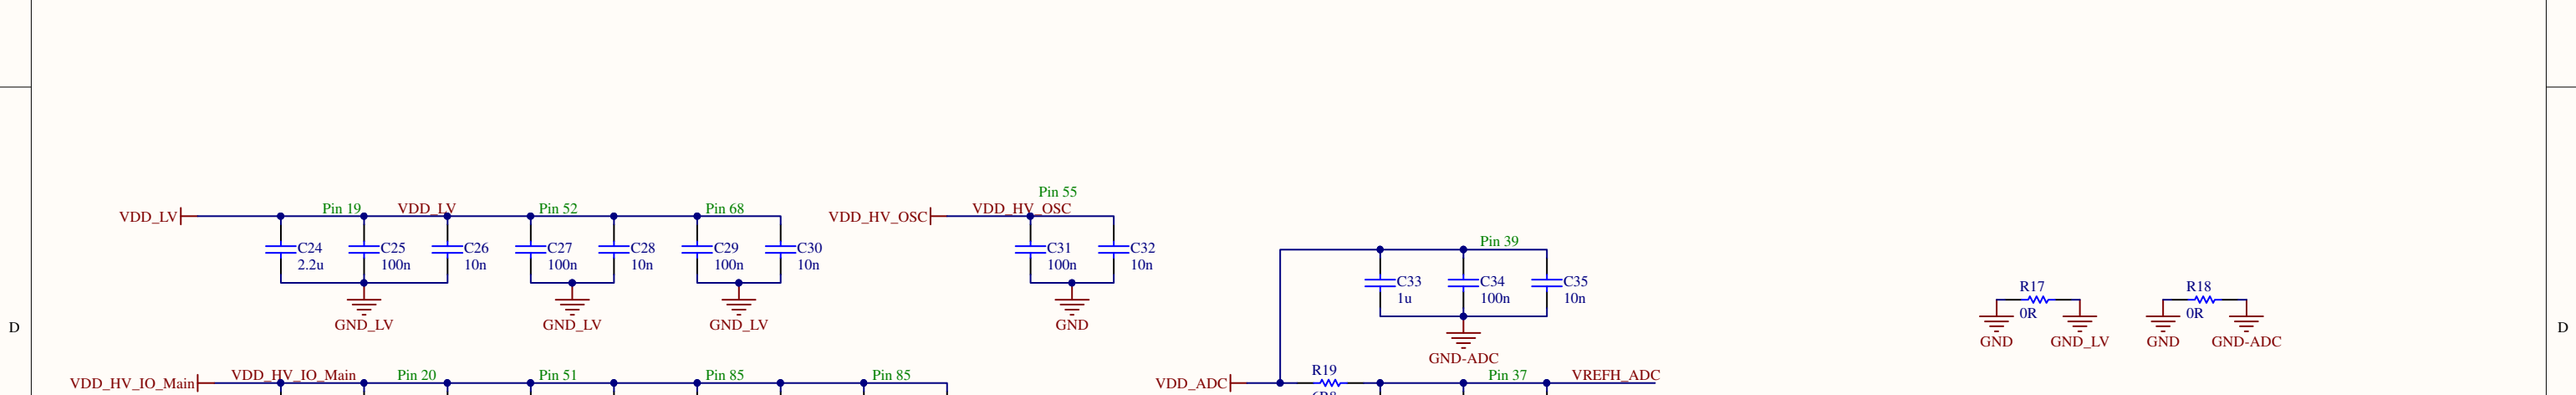

Title <b>SPC574S-DISP: MCU</b>			STMicroelectronics srl ADG - Automotive and Discrete Group Via C. Olivetti, 2 20864 Agrate B.za (MB) Italy	 life.augmented
Size: A3	Number: 3	Revision: 1.00		
Date: 11-giu-2019	Time: 09:30:33	Sheet 3 of 9		
File: SPC574S-DISP_MCU.SchDoc				