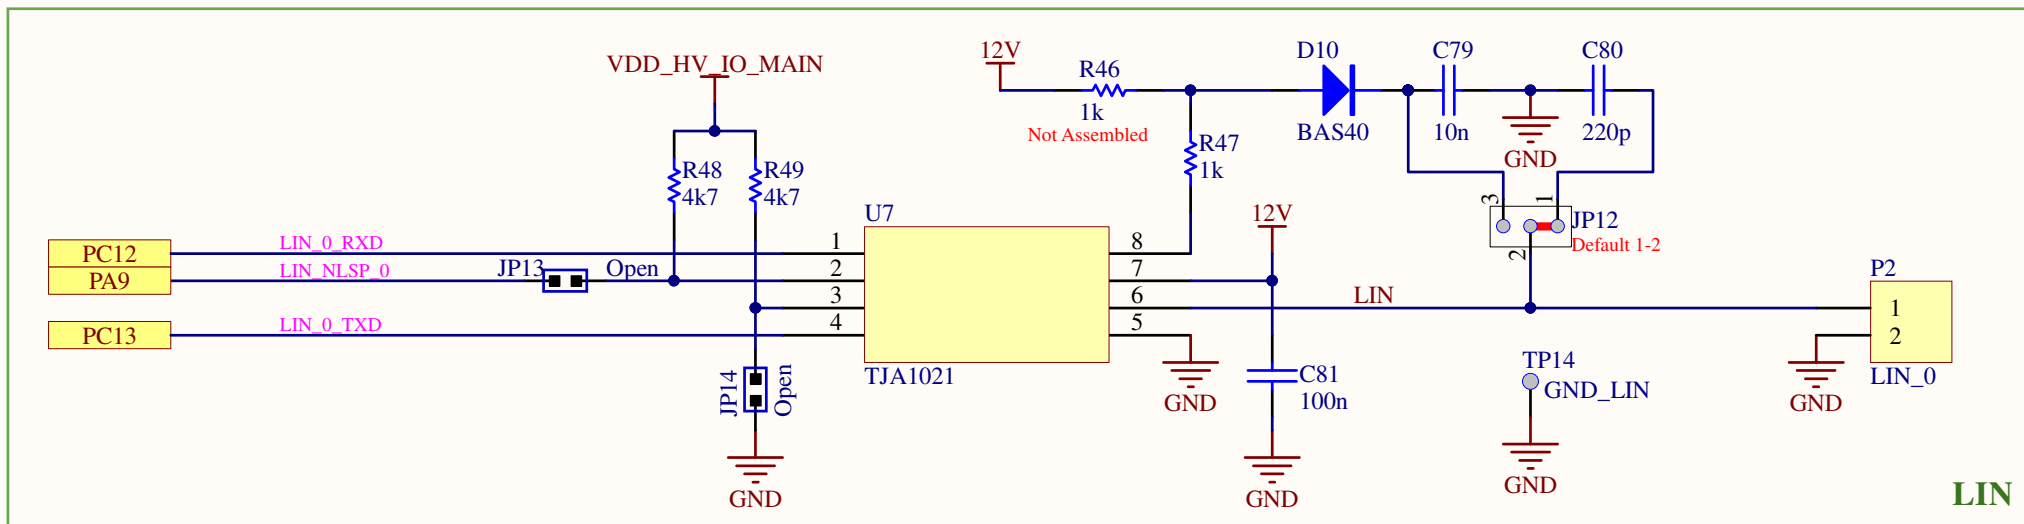

LIN

FlexRay

Title SPC574S-DISP: LIN and FlexRay			STMicroelectronics srl ADG - Automotive and Discrete Group Via C. Olivetti, 2 20864 Agrate B.za (MB) Italy	 life.augmented
Size: A4	Number: 7	Revision: 1.00		
Date: 11-giu-2019	Time: 09:30:34	Sheet 7 of 9		
File: SPC574S-DISP_LIN_FlexRay.SchDoc