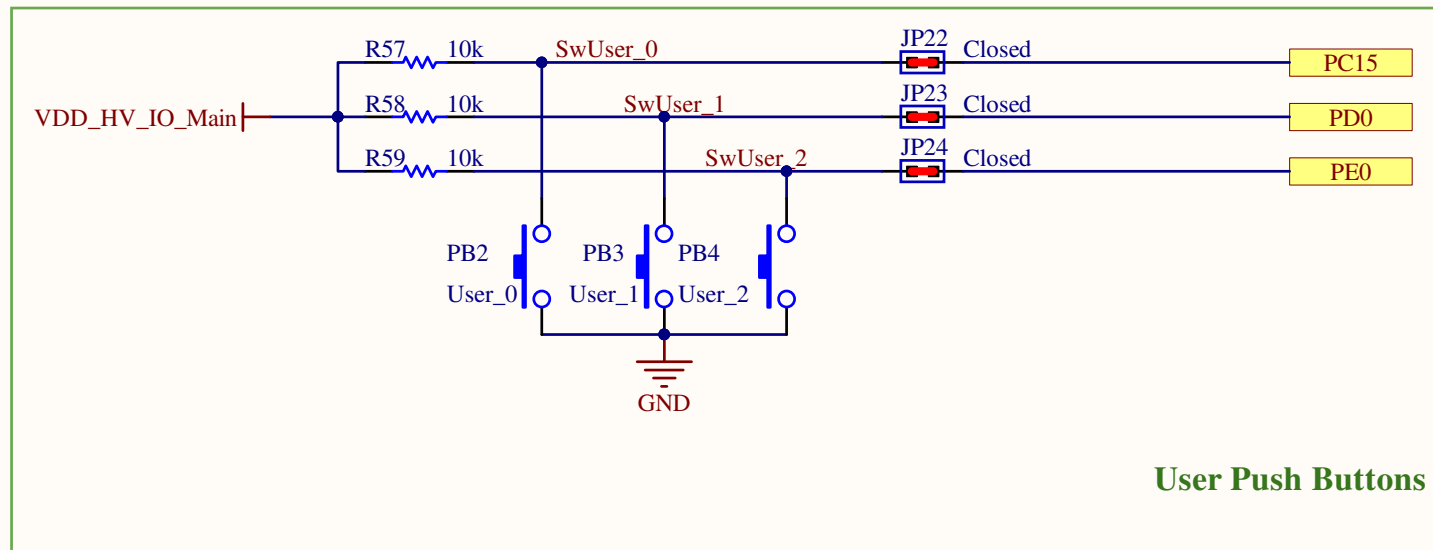

LIN

FlexRay

Title <b>SPC574S-DISP: LIN and FlexRay</b>			STMicroelectronics srl ADG - Automotive and Discrete Group Via C. Olivetti, 2 20864 Agrate B.za (MB) Italy	 life.augmented
Size: A4	Number: 7	Revision: 1.00		
Date: 11-giu-2019	Time: 09:30:34	Sheet 7 of 9		
File: SPC574S-DISP_LIN_FlexRay.SchDoc				