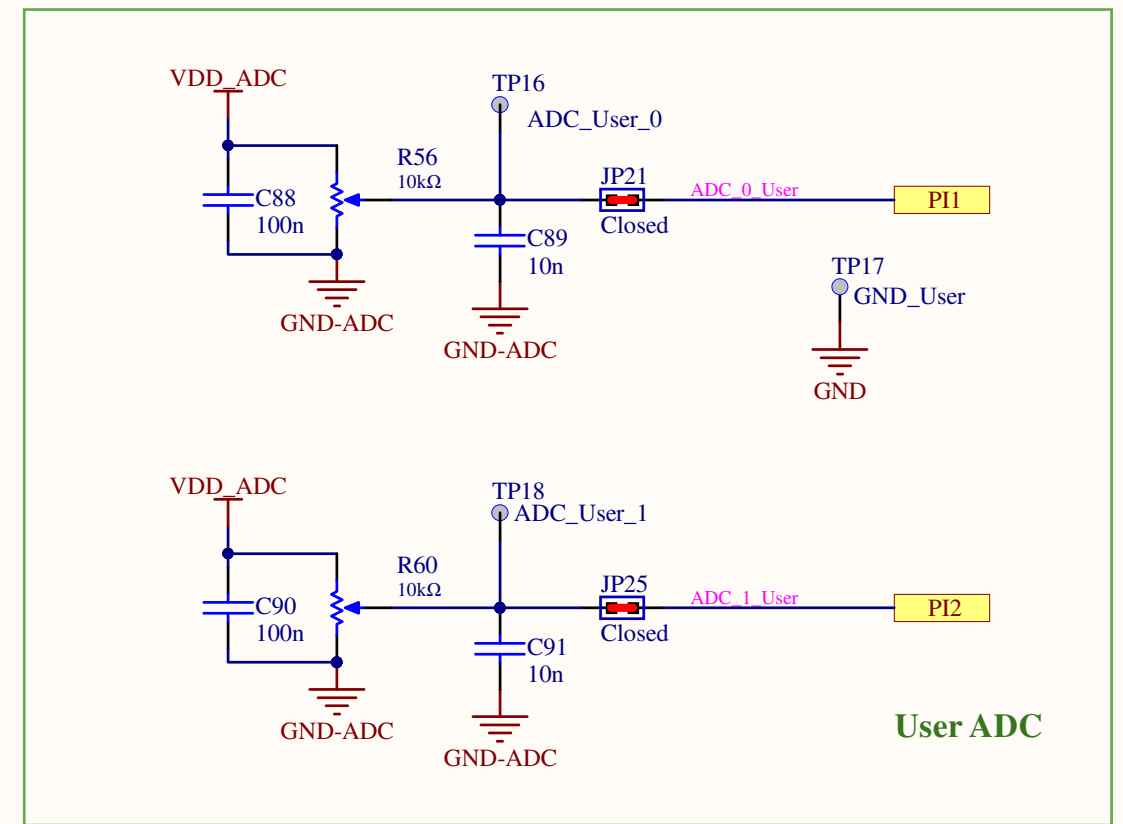

LIN

FlexRay

Title <b>SPC574S-DISP: LIN and FlexRay</b>			STMicroelectronics srl ADG - Automotive and Discrete Group Via C. Olivetti, 2 20864 Agrate B.za (MB) Italy	 life.augmented
Size: A4	Number: 7	Revision: 1.00		
Date: 11-giu-2019	Time: 09:30:34	Sheet 7 of 9		
File: SPC574S-DISP_LIN_FlexRay.SchDoc				